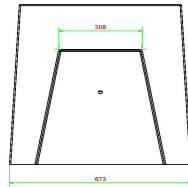

HeBlad
www.HeBlad.com
BB.BG
Gewicht ± 1140 KG.

Specifications Backgammon Bench, Natural Concrete

Product code	BB.BG	Seat height	50 cm
Colour	Natural concrete	Height tabletop	70 cm
Dimensions (L x W x H)	167 x 67 x 70 cm	Weight	1140 kg
Game dimentions	41,5 x 41,5 cm	Number of seats	2

Related products