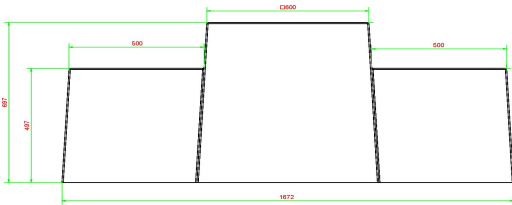

HeBlad
www.HeBlad.com
BB.BG
Gewicht ± 1140 KG.

Specifications Backgammon Bench, Natural Concrete

Product code	BB.BG	Seat height	50 cm
Colour	Natural concrete	Height tabletop	70 cm
Dimensions (L x W x H)	167 x 67 x 70 cm	Weight	1140 kg
Game dimentions	41,5 x 41,5 cm	Number of seats	2

Related products