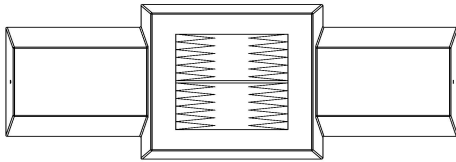

HeBlad
www.HeBlad.com
BB.BG
Gewicht ± 1140 KG.

Specifications Backgammon Bench, Natural Concrete

Product code	BB.BG	Seat height	50 cm
Colour	Natural concrete	Height tabletop	70 cm
Dimensions (L x W x H)	167 x 67 x 70 cm	Weight	1140 kg
Game dimentions	41,5 x 41,5 cm	Number of seats	2

Related products