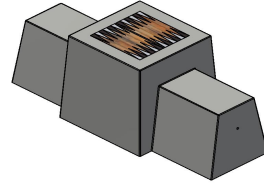

HeBlad
www.HeBlad.com
BB.BG
Gewicht ± 1140 KG.

Specifications Backgammon Bench, Natural Concrete

Product code	BB.BG	Seat height	50 cm
Colour	Natural concrete	Height tabletop	70 cm
Dimensions (L x W x H)	167 x 67 x 70 cm	Weight	1140 kg
Game dimentions	41,5 x 41,5 cm	Number of seats	2

Related products