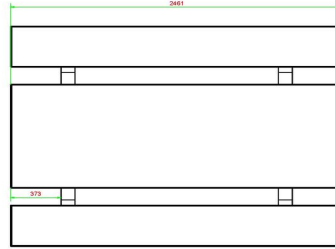

Picnic set Standard 246cm

Product code: PS.ST.246

Sleek, robust, rock-solid and soft in colour. This standard picnic set in natural concrete colour is no less than 246 cm long, which means that more people can sit on this set than on a regular picnic set. This makes this large picnic table ideal for schoolyards or parks. Is a base plate needed for the large picnic set? Due to the weight of the table, it is important to check the surface for suitability. A possible base plate could be a solution against sinking or to make it easier to level the picnic set.

HeBlad
www.HeBlad.com
PS.ST.246
± 1100 KG.

Specifications Picnic set Standard 246cm

Product code	PS.ST.246	Seat height	50 cm
Colour	Natural concrete	Material seat	Concrete
Dimensions (L x W x H)	246 x 193 x 75 cm	Distance legs	161 cm (center to center)
Dimensions tabletop (L x W)	246 x 90 cm	Weight	1135 kg
Tabletop thickness	7 cm	Number of seats	10
Height tabletop	75 cm		