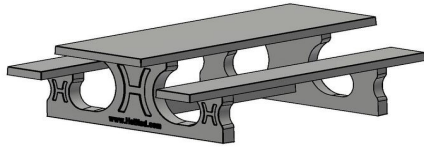

Picnic set Standard 246cm

Product code: PS.ST.246

Sleek, robust, rock-solid and soft in colour. This standard picnic set in natural concrete colour is no less than 246 cm long, which means that more people can sit on this set than on a regular picnic set. This makes this large picnic table ideal for schoolyards or parks. Is a base plate needed for the large picnic set? Due to the weight of the table, it is important to check the surface for suitability. A possible base plate could be a solution against sinking or to make it easier to level the picnic set.

HeBlad
www.HeBlad.com
PS.ST.246
± 1100 KG.

Specifications Picnic set Standard 246cm

Product code	PS.ST.246	Seat height	50 cm
Colour	Natural concrete	Material seat	Concrete
Dimensions (L x W x H)	246 x 193 x 75 cm	Distance legs	161 cm (center to center)
Dimensions tabletop (L x W)	246 x 90 cm	Weight	1135 kg
Tabletop thickness	7 cm	Number of seats	10
Height tabletop	75 cm		