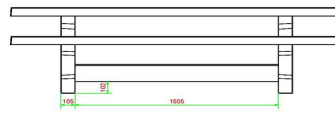

Picnic set Standard 246cm

Product code: PS.ST.246

Sleek, robust, rock-solid and soft in colour. This standard picnic set in natural concrete colour is no less than 246 cm long, which means that more people can sit on this set than on a regular picnic set. This makes this large picnic table ideal for schoolyards or parks. Is a base plate needed for the large picnic set? Due to the weight of the table, it is important to check the surface for suitability. A possible base plate could be a solution against sinking or to make it easier to level the picnic set.

HeBlad
www.HeBlad.com
PS.ST.246
± 1100 KG.

Specifications Picnic set Standard 246cm

Product code	PS.ST.246	Seat height	50 cm
Colour	Natural concrete	Material seat	Concrete
Dimensions (L x W x H)	246 x 193 x 75 cm	Distance legs	161 cm (center to center)
Dimensions tabletop (L x W)	246 x 90 cm	Weight	1135 kg
Tabletop thickness	7 cm	Number of seats	10
Height tabletop	75 cm		