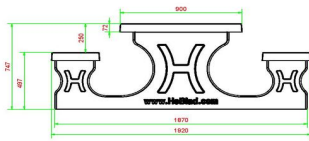

Picnic set Standard 246cm

Product code: PS.ST.246

Sleek, robust, rock-solid and soft in colour. This standard picnic set in natural concrete colour is no less than 246 cm long, which means that more people can sit on this set than on a regular picnic set. This makes this large picnic table ideal for schoolyards or parks. Is a base plate needed for the large picnic set? Due to the weight of the table, it is important to check the surface for suitability. A possible base plate could be a solution against sinking or to make it easier to level the picnic set.

HeBlad
www.HeBlad.com
PS.ST.246
± 1100 KG.

Specifications Picnic set Standard 246cm

Product code	PS.ST.246	Seat height	50 cm
Colour	Natural concrete	Material seat	Concrete
Dimensions (L x W x H)	246 x 193 x 75 cm	Distance legs	161 cm (center to center)
Dimensions tabletop (L x W)	246 x 90 cm	Weight	1135 kg
Tabletop thickness	7 cm	Number of seats	10
Height tabletop	75 cm		