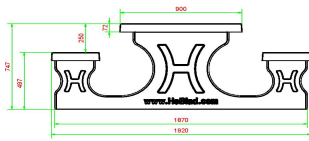

Picnic set Standard 246cm

Product code: PS.ST.246

Sleek, robust, rock-solid and soft in colour. This standard picnic set in natural concrete colour is no less than 246 cm long, which means that more people can sit on this set than on a regular picnic set. This makes this large picnic table ideal for schoolyards or parks. Is a base plate needed for the large picnic set? Due to the weight of the table, it is important to check the surface for suitability. A possible base plate could be a solution against sinking or to make it easier to level the picnic set.

HeBlad
www.HeBlad.com
PS.ST.246

± 1100 KG.

Specifications Picnic set Standard 246cm

Product code	PS.ST.246	Seat height	50 cm
Colour	Natural concrete	Material seat	Concrete
Dimensions (L x W x H)	246 x 193 x 75 cm	Distance legs	161 cm (center to center)
Dimensions tabletop (L x W)	246 x 90 cm	Weight	1135 kg
Tabletop thickness	7 cm	Number of seats	10
Height tabletop	75 cm		