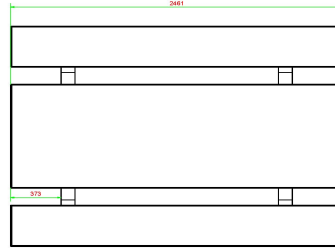

Picnic set Standard 246cm

Product code: PS.ST.246

Sleek, robust, rock-solid and soft in colour. This standard picnic set in natural concrete colour is no less than 246 cm long, which means that more people can sit on this set than on a regular picnic set. This makes this large picnic table ideal for schoolyards or parks. Is a base plate needed for the large picnic set? Due to the weight of the table, it is important to check the surface for suitability. A possible base plate could be a solution against sinking or to make it easier to level the picnic set.

HeBlad
www.HeBlad.com
PS.ST.246

± 1100 KG.

Specifications Picnic set Standard 246cm

Product code	PS.ST.246	Seat height	50 cm
Colour	Natural concrete	Material seat	Concrete
Dimensions (L x W x H)	246 x 193 x 75 cm	Distance legs	161 cm (center to center)
Dimensions tabletop (L x W)	246 x 90 cm	Weight	1135 kg
Tabletop thickness	7 cm	Number of seats	10
Height tabletop	75 cm		