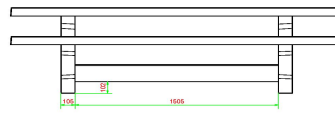

Picnic set Standard 246cm

Product code: PS.ST.246

Sleek, robust, rock-solid and soft in colour. This standard picnic set in natural concrete colour is no less than 246 cm long, which means that more people can sit on this set than on a regular picnic set. This makes this large picnic table ideal for schoolyards or parks. Is a base plate needed for the large picnic set? Due to the weight of the table, it is important to check the surface for suitability. A possible base plate could be a solution against sinking or to make it easier to level the picnic set.

HeBlad
www.HeBlad.com
PS.ST.246

± 1100 KG.

Specifications Picnic set Standard 246cm

Product code	PS.ST.246	Seat height	50 cm
Colour	Natural concrete	Material seat	Concrete
Dimensions (L x W x H)	246 x 193 x 75 cm	Distance legs	161 cm (center to center)
Dimensions tabletop (L x W)	246 x 90 cm	Weight	1135 kg
Tabletop thickness	7 cm	Number of seats	10
Height tabletop	75 cm		