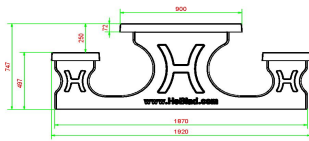

Picnic set Standard Anthracite 246cm

Product code: PS.STA.246

HeBlad
www.HeBlad.com
PS.STA.246
± 1100 KG.

Specifications Picnic set Standard Anthracite 246cm

Product code	PS.STA.246	Seat height	50 cm
Colour	Anthracite lacquered, RAL 7016	Material seat	Concrete
Dimensions (L x W x H)	246 x 193 x 75 cm	Distance legs	161 cm (center to center)
Dimensions tabletop (L x W)	246 x 90 cm	Weight	1135 kg
Tabletop thickness	7 cm	Number of seats	10

Height tabletop 75 cm

Related products

PS.ST.A

PS.DLA.246

PS.STAB.246

PS.ST.246