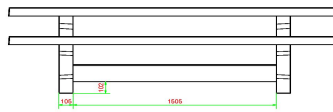

Picnic set Standard Anthracite 246cm

Product code: PS.STA.246

HeBlad
www.HeBlad.com
PS.STA.246
± 1100 KG.

Specifications Picnic set Standard Anthracite 246cm

Product code	PS.STA.246	Seat height	50 cm
Colour	Anthracite lacquered, RAL 7016	Material seat	Concrete
Dimensions (L x W x H)	246 x 193 x 75 cm	Distance legs	161 cm (center to center)
Dimensions tabletop (L x W)	246 x 90 cm	Weight	1135 kg
Tabletop thickness	7 cm	Number of seats	10

Height tabletop 75 cm

Related products

PS.ST.A

PS.DLA.246

PS.STAB.246

PS.ST.246