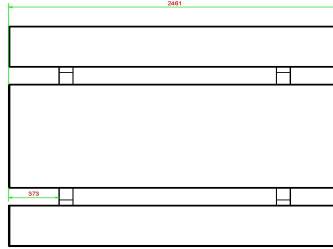

Picnic set Standard Anthracite 246cm

Product code: PS.STA.246

HeBlad
www.HeBlad.com
PS.STA.246
± 1100 KG.

Specifications Picnic set Standard Anthracite 246cm

Product code	PS.STA.246	Seat height	50 cm
Colour	Anthracite lacquered, RAL 7016	Material seat	Concrete
Dimensions (L x W x H)	246 x 193 x 75 cm	Distance legs	161 cm (center to center)
Dimensions tabletop (L x W)	246 x 90 cm	Weight	1135 kg
Tabletop thickness	7 cm	Number of seats	10

Height tabletop 75 cm

Related products

PS.ST.A

PS.DLA.246

PS.STAB.246

PS.ST.246