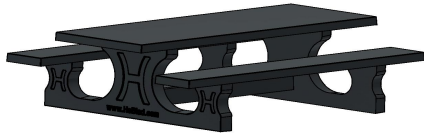

Picnic set Standard Anthracite 246cm

Product code: PS.STA.246

HeBlad
www.HeBlad.com
PS.STA.246
± 1100 KG.

Specifications Picnic set Standard Anthracite 246cm

Product code	PS.STA.246	Seat height	50 cm
Colour	Anthracite lacquered, RAL 7016	Material seat	Concrete
Dimensions (L x W x H)	246 x 193 x 75 cm	Distance legs	161 cm (center to center)
Dimensions tabletop (L x W)	246 x 90 cm	Weight	1135 kg
Tabletop thickness	7 cm	Number of seats	10

Height tabletop 75 cm

Related products

PS.ST.A

PS.DLA.246

PS.STAB.246

PS.ST.246