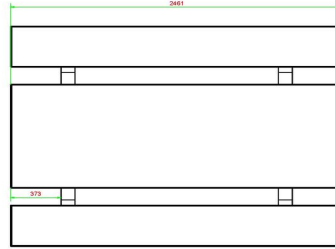

Picnic set Standard Anthracite-Concrete 246cm

Product code: PS.STAB.246

HeBlad
www.HeBlad.com
PS.STAB.246
± 1100 KG.

Specifications Picnic set Standard Anthracite-Concrete 246cm

Product code	PS.STAB.246	Seat height	50 cm
Colour	Anthracite concrete	Material seat	Concrete
Dimensions (L x W x H)	246 x 193 x 75 cm	Distance legs	161 cm (center to center)
Dimensions tabletop (L x W)	246 x 90 cm	Weight	1135 kg
Tabletop thickness	7 cm	Number of seats	10

Related products 75 cm

PS.DLAB.246

PS.DLA.246