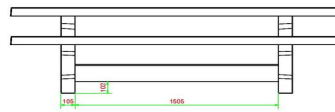

Picnic set Standard Anthracite-Concrete 246cm

Product code: PS.STAB.246

HeBlad
www.HeBlad.com
PS.STAB.246
± 1100 KG.

Specifications Picnic set Standard Anthracite-Concrete 246cm

Product code	PS.STAB.246	Seat height	50 cm
Colour	Anthracite concrete	Material seat	Concrete
Dimensions (L x W x H)	246 x 193 x 75 cm	Distance legs	161 cm (center to center)
Dimensions tabletop (L x W)	246 x 90 cm	Weight	1135 kg
Tabletop thickness	7 cm	Number of seats	10

Related products 75 cm

PS.DLAB.246

PS.DLA.246