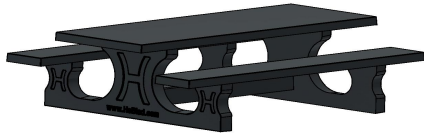

Picnic set Standard Anthracite-Concrete 246cm

Product code: PS.STAB.246

HeBlad
www.HeBlad.com
PS.STAB.246
± 1100 KG.

Specifications Picnic set Standard Anthracite-Concrete 246cm

Product code	PS.STAB.246	Seat height	50 cm
Colour	Anthracite concrete	Material seat	Concrete
Dimensions (L x W x H)	246 x 193 x 75 cm	Distance legs	161 cm (center to center)
Dimensions tabletop (L x W)	246 x 90 cm	Weight	1135 kg
Tabletop thickness	7 cm	Number of seats	10

Related products 75 cm

PS.DLAB.246

PS.DLA.246