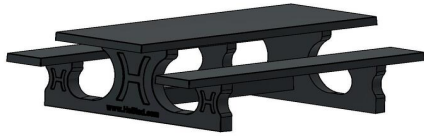

Picnic set Standard Anthracite-Concrete 246cm

Product code: PS.STAB.246

HeBlad
www.HeBlad.com
PS.STAB.246
± 1100 KG.

Specifications Picnic set Standard Anthracite-Concrete 246cm

Product code	PS.STAB.246	Seat height	50 cm
Colour	Anthracite concrete	Material seat	Concrete
Dimensions (L x W x H)	246 x 193 x 75 cm	Distance legs	161 cm (center to center)
Dimensions tabletop (L x W)	246 x 90 cm	Weight	1135 kg
Tabletop thickness	7 cm	Number of seats	10

Related products 75 cm

PS.DLAB.246

PS.DLA.246