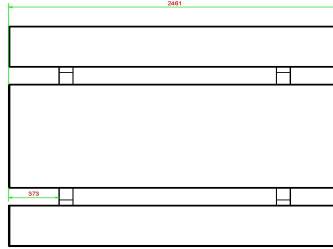

Picnic set Standard Anthracite-Concrete 246cm

Product code: PS.STAB.246

HeBlad
www.HeBlad.com
PS.STAB.246
± 1100 KG.

Specifications Picnic set Standard Anthracite-Concrete 246cm

Product code	PS.STAB.246	Seat height	50 cm
Colour	Anthracite concrete	Material seat	Concrete
Dimensions (L x W x H)	246 x 193 x 75 cm	Distance legs	161 cm (center to center)
Dimensions tabletop (L x W)	246 x 90 cm	Weight	1135 kg
Tabletop thickness	7 cm	Number of seats	10

Related products 75 cm

PS.DLAB.246

PS.DLA.246