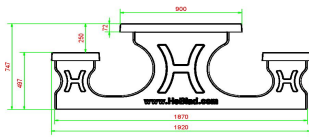

Picnic set Standard Anthracite-Concrete 246cm

Product code: PS.STAB.246

HeBlad
www.HeBlad.com
PS.STAB.246
± 1100 KG.

Specifications Picnic set Standard Anthracite-Concrete 246cm

Product code	PS.STAB.246	Seat height	50 cm
Colour	Anthracite concrete	Material seat	Concrete
Dimensions (L x W x H)	246 x 193 x 75 cm	Distance legs	161 cm (center to center)
Dimensions tabletop (L x W)	246 x 90 cm	Weight	1135 kg
Tabletop thickness	7 cm	Number of seats	10

Related products 75 cm

PS.DLAB.246

PS.DLA.246