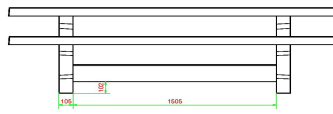

Picnic set Standard Anthracite-Concrete 246cm

Product code: PS.STAB.246

HeBlad
www.HeBlad.com
PS.STAB.246
± 1100 KG.

Specifications Picnic set Standard Anthracite-Concrete 246cm

Product code	PS.STAB.246	Seat height	50 cm
Colour	Anthracite concrete	Material seat	Concrete
Dimensions (L x W x H)	246 x 193 x 75 cm	Distance legs	161 cm (center to center)
Dimensions tabletop (L x W)	246 x 90 cm	Weight	1135 kg
Tabletop thickness	7 cm	Number of seats	10

Related products 75 cm

PS.DLAB.246

PS.DLA.246