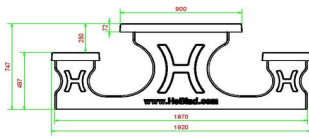

Picnic set Standard Anthracite-Concrete 246cm

Product code: PS.STAB.246

HeBlad
www.HeBlad.com
PS.STAB.246
± 1100 KG.

Specifications Picnic set Standard Anthracite-Concrete 246cm

Product code	PS.STAB.246	Seat height	50 cm
Colour	Anthracite concrete	Material seat	Concrete
Dimensions (L x W x H)	246 x 193 x 75 cm	Distance legs	161 cm (center to center)
Dimensions tabletop (L x W)	246 x 90 cm	Weight	1135 kg
Tabletop thickness	7 cm	Number of seats	10

Related products 75 cm

PS.DLAB.246

PS.DLA.246