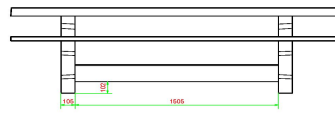

HeBlad
www.HeBlad.com
PS.DL.246
± 875 KG.

Specifications Picnic set DeLuxe 246cm

Product code	PS.DL.246	Seat height	50 cm
Colour	Natural concrete	Material seat	Bamboo
Dimensions (L x W x H)	246 x 193 x 75 cm	Distance legs	161 cm (center to center)
Dimensions tabletop (L x W)	246 x 90 cm	Weight	880 kg
Tabletop thickness	7 cm	Number of seats	10
Height tabletop	75 cm		

Related products