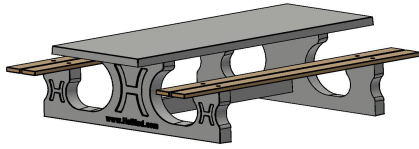

HeBlad
www.HeBlad.com
PS.DL.246
± 875 KG.

Specifications Picnic set DeLuxe 246cm

Product code	PS.DL.246	Seat height	50 cm
Colour	Natural concrete	Material seat	Bamboo
Dimensions (L x W x H)	246 x 193 x 75 cm	Distance legs	161 cm (center to center)
Dimensions tabletop (L x W)	246 x 90 cm	Weight	880 kg
Tabletop thickness	7 cm	Number of seats	10
Height tabletop	75 cm		

Related products