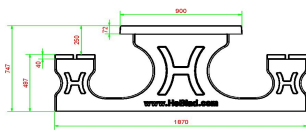

HeBlad
www.HeBlad.com
PS.DL.246
± 875 KG.

Specifications Picnic set DeLuxe 246cm

Product code	PS.DL.246	Seat height	50 cm
Colour	Natural concrete	Material seat	Bamboo
Dimensions (L x W x H)	246 x 193 x 75 cm	Distance legs	161 cm (center to center)
Dimensions tabletop (L x W)	246 x 90 cm	Weight	880 kg
Tabletop thickness	7 cm	Number of seats	10
Height tabletop	75 cm		

Related products