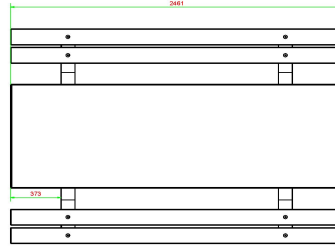

HeBlad
www.HeBlad.com
PS.DL.246
± 875 KG.

Specifications Picnic set DeLuxe 246cm

Product code	PS.DL.246	Seat height	50 cm
Colour	Natural concrete	Material seat	Bamboo
Dimensions (L x W x H)	246 x 193 x 75 cm	Distance legs	161 cm (center to center)
Dimensions tabletop (L x W)	246 x 90 cm	Weight	880 kg
Tabletop thickness	7 cm	Number of seats	10
Height tabletop	75 cm		

Related products