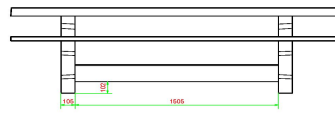

Picnic set DeLuxe Anthracite 246cm

Product code: PS.DLA.246

HeBlad
www.HeBlad.com
PS.DLA.246
± 875 KG.

Specifications Picnic set DeLuxe Anthracite 246cm

Product code	PS.DLA.246	Seat height	50 cm
Colour	Anthracite lacquered, RAL 7016	Material seat	Bamboo
Dimensions (L x W x H)	246 x 193 x 75 cm	Distance legs	161 cm (center to center)
Dimensions tabletop (L x W)	246 x 90 cm	Weight	880 kg
Tabletop thickness	7 cm	Number of seats	10

Height tabletop 75 cm

Related products

PS.STA.246

PS.DLA

HB.Paint-7016

PS.Plank

HB.Repair.PP.A