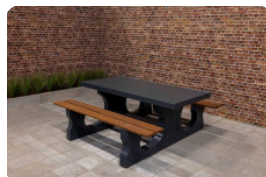

Picnic set DeLuxe Anthracite 246cm

Product code: PS.DLA.246

HeBlad
www.HeBlad.com
PS.DLA.246
± 875 KG.

Specifications Picnic set DeLuxe Anthracite 246cm

Product code	PS.DLA.246	Seat height	50 cm
Colour	Anthracite lacquered, RAL 7016	Material seat	Bamboo
Dimensions (L x W x H)	246 x 193 x 75 cm	Distance legs	161 cm (center to center)
Dimensions tabletop (L x W)	246 x 90 cm	Weight	880 kg
Tabletop thickness	7 cm	Number of seats	10

Height tabletop 75 cm

Related products

PS.STA.246

PS.DLA

HB.Paint-7016

PS.Plank

HB.Repair.PP.A