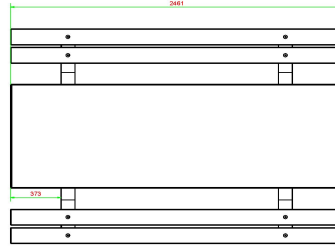

Picnic set DeLuxe Anthracite 246cm

Product code: PS.DLA.246

HeBlad
www.HeBlad.com
PS.DLA.246
± 875 KG.

Specifications Picnic set DeLuxe Anthracite 246cm

Product code	PS.DLA.246	Seat height	50 cm
Colour	Anthracite lacquered, RAL 7016	Material seat	Bamboo
Dimensions (L x W x H)	246 x 193 x 75 cm	Distance legs	161 cm (center to center)
Dimensions tabletop (L x W)	246 x 90 cm	Weight	880 kg
Tabletop thickness	7 cm	Number of seats	10

Height tabletop 75 cm

Related products

PS.STA.246

PS.DLA

HB.Paint-7016

PS.Plank

HB.Repair.PP.A