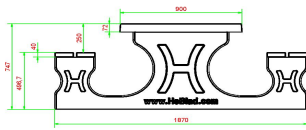

Picnic set DeLuxe Anthracite 246cm

Product code: PS.DLA.246

HeBlad
www.HeBlad.com
PS.DLA.246
± 875 KG.

Specifications Picnic set DeLuxe Anthracite 246cm

Product code	PS.DLA.246	Seat height	50 cm
Colour	Anthracite lacquered, RAL 7016	Material seat	Bamboo
Dimensions (L x W x H)	246 x 193 x 75 cm	Distance legs	161 cm (center to center)
Dimensions tabletop (L x W)	246 x 90 cm	Weight	880 kg
Tabletop thickness	7 cm	Number of seats	10

Height tabletop 75 cm

Related products

PS.STA.246

PS.DLA

HB.Paint-7016

PS.Plank

HB.Repair.PP.A