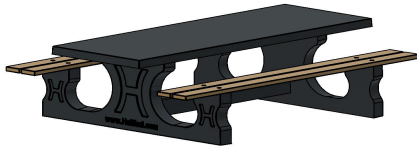

Picnic set DeLuxe Anthracite 246cm

Product code: PS.DLA.246

HeBlad
www.HeBlad.com
PS.DLA.246
± 875 KG.

Specifications Picnic set DeLuxe Anthracite 246cm

Product code	PS.DLA.246	Seat height	50 cm
Colour	Anthracite lacquered, RAL 7016	Material seat	Bamboo
Dimensions (L x W x H)	246 x 193 x 75 cm	Distance legs	161 cm (center to center)
Dimensions tabletop (L x W)	246 x 90 cm	Weight	880 kg
Tabletop thickness	7 cm	Number of seats	10

Height tabletop 75 cm

Related products

PS.STA.246

PS.DLA

HB.Paint-7016

PS.Plank

HB.Repair.PP.A