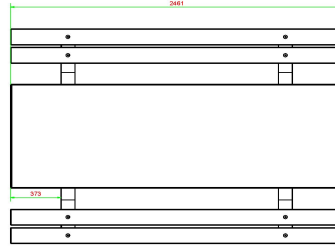

Picnic set DeLuxe Anthracite-Concrete 246cm

Product code: PS.DLAB.246

HeBlad
www.HeBlad.com
PS.DLAB.246
± 875 KG.

Specifications Picnic set DeLuxe Anthracite-Concrete 246cm

Product code	PS.DLAB.246	Seat height	50 cm
Colour	Anthracite concrete	Material seat	Bamboo
Dimensions (L x W x H)	246 x 193 x 75 cm	Distance legs	161 cm (center to center)
Dimensions tabletop (L x W)	246 x 90 cm	Weight	880 kg
Tabletop thickness	7 cm	Number of seats	10

Related products 75 cm

PS.DL.AB

PS.STAB.246

PS.DLA.246

PS.DL.246

PS.DLAB.OV