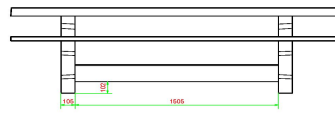

Picnic set DeLuxe Anthracite-Concrete 246cm

Product code: PS.DLAB.246

HeBlad
www.HeBlad.com
PS.DLAB.246
± 875 KG.

Specifications Picnic set DeLuxe Anthracite-Concrete 246cm

Product code	PS.DLAB.246	Seat height	50 cm
Colour	Anthracite concrete	Material seat	Bamboo
Dimensions (L x W x H)	246 x 193 x 75 cm	Distance legs	161 cm (center to center)
Dimensions tabletop (L x W)	246 x 90 cm	Weight	880 kg
Tabletop thickness	7 cm	Number of seats	10

Related products 75 cm

PS.DL.AB

PS.STAB.246

PS.DLA.246

PS.DL.246

PS.DLAB.OV