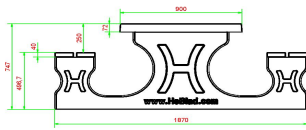

Picnic set DeLuxe Anthracite-Concrete 246cm

Product code: PS.DLAB.246

HeBlad
www.HeBlad.com
PS.DLAB.246
± 875 KG.

Specifications Picnic set DeLuxe Anthracite-Concrete 246cm

Product code	PS.DLAB.246	Seat height	50 cm
Colour	Anthracite concrete	Material seat	Bamboo
Dimensions (L x W x H)	246 x 193 x 75 cm	Distance legs	161 cm (center to center)
Dimensions tabletop (L x W)	246 x 90 cm	Weight	880 kg
Tabletop thickness	7 cm	Number of seats	10

Related products 75 cm

PS.DL.AB

PS.STAB.246

PS.DLA.246

PS.DL.246

PS.DLAB.OV