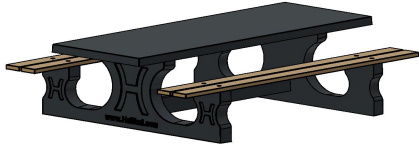

Picnic set DeLuxe Anthracite-Concrete 246cm

Product code: PS.DLAB.246

HeBlad
www.HeBlad.com
PS.DLAB.246
± 875 KG.

Specifications Picnic set DeLuxe Anthracite-Concrete 246cm

Product code	PS.DLAB.246	Seat height	50 cm
Colour	Anthracite concrete	Material seat	Bamboo
Dimensions (L x W x H)	246 x 193 x 75 cm	Distance legs	161 cm (center to center)
Dimensions tabletop (L x W)	246 x 90 cm	Weight	880 kg
Tabletop thickness	7 cm	Number of seats	10

Related products 75 cm

PS.DL.AB

PS.STAB.246

PS.DLA.246

PS.DL.246

PS.DLAB.OV