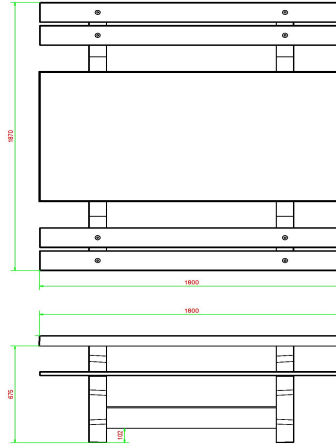

Concrete Picnic table DeLuxe Anthracite

Product code: PS.DL.A

The sleek and comfortable picnic set DeLuxe Anthracite
Sit comfortably with several people at a beautiful picnic set without worrying about theft or destruction of the set. The picnic set is specifically designed and made to provide years of outdoor service and can be placed in supervised and unsupervised areas, parks or gardens. But how much space is needed for a picnic set? Take into account the dimensions of 180 x 187 x 75 cm for the entire set and reserve extra space to move around the picnic set. To be sure, please contact us if you are unsure about the amount of space you have.

HeBlad
www.HeBlad.com
PS.DL.A
± 720 KG

Specifications Concrete Picnic table DeLuxe Anthracite

Product code	PS.DL.A	Seat height	49.7 cm
Colour	Anthracite lacquered, RAL 7016	Material seat	Bamboo
Dimensions (L x W x H)	180 x 187 x 75 cm	Distance legs	111 cm (center to center)
Dimensions tabletop (L x W)	180 x 90 cm	Weight	720 kg
Tabletop thickness	7.2 cm	Number of seats	8