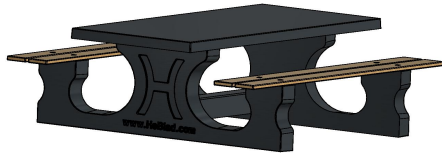

Concrete picnic sets from HeBlad

The choice of concrete picnic sets at HeBlad is large. If the bamboo seats are not to your taste, you can opt for fully concrete picnic sets. We also have the standard anthracite concrete oval picnic set for you, if your taste or the environment leans more towards round shapes. The colours in which the various picnic sets are offered are natural concrete, anthracite concrete or anthracite lacquered. Take a

HeBlad
www.HeBlad.com
PS.DL.A
± 720 KG

Specifications Concrete Picnic table DeLuxe Anthracite

Product code	PS.DL.A	Seat height	49.7 cm
Colour	Anthracite lacquered, RAL 7016	Material seat	Bamboo
Dimensions (L x W x H)	180 x 187 x 75 cm	Distance legs	111 cm (center to center)
Dimensions tabletop (L x W)	180 x 90 cm	Weight	720 kg
Tabletop thickness	7.2 cm	Number of seats	8