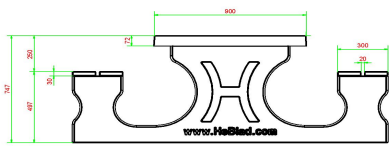

HeBlad
www.HeBlad.com
PS.DL.A
± 720 KG

Specifications Concrete Picnic table DeLuxe Anthracite

Product code	PS.DL.A	Seat height	49.7 cm
Colour	Anthracite lacquered, RAL 7016	Material seat	Bamboo
Dimensions (L x W x H)	180 x 187 x 75 cm	Distance legs	111 cm (center to center)
Dimensions tabletop (L x W)	180 x 90 cm	Weight	720 kg
Tabletop thickness	7.2 cm	Number of seats	8