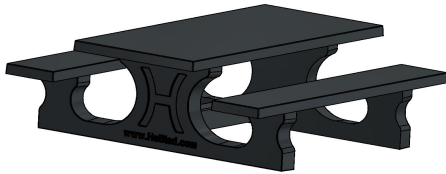

Concrete Picnic table Standard Anthracite

Product code: PS.ST.A

With how sleek the appearance is, this picnic set seems to be made of plastic. However, nothing could be further from the truth. This set is made of a single piece of concrete and then spray painted with lacquer in an anthracite colour. This makes the table easy to clean and the natural concrete look has been changed into a sleek and chic design.

Picnic set and the base plate

This beautiful picnic set standard in anthracite colour is ideal for placement at rest areas for motorists or cyclists. This table looks great at the side of the road or in a park, but also at home in your own garden. Because the table is heavy and cannot be dismantled, it is insensitive to vandalism. When the picnic set is placed on an unstable surface, we advise you to make use of the base plate. This base plate is specifically designed for this picnic set, so that the table can be placed stably on the surface. A nice bonus: the base plate makes mowing the lawn around the table easier!

Picnic sets, game tables and benches from HeBlad

If you want to turn your site into a true gaming palace, then you have come to the right place! Monitored or unattended makes no difference to HeBlad products. Because our game tables, benches, ping-pong tables and picnic sets are mostly cast from a single piece of concrete, they are impervious to vandalism and are specifically designed to last for years outdoors. This allows you to easily combine multiple tables, benches and game tables on one site and you never have to worry about the usability or lifespan of your purchase.

HeBlad
www.HeBlad.com
PS.ST.A
± 905 KG.

Specifications Concrete Picnic table Standard Anthracite

Product code	PS.ST.A	Seat height	50 cm
Colour	Anthracite lacquered, RAL 7016	Material seat	Concrete
Dimensions (L x W x H)	180 x 192 x 75 cm	Distance legs	111 cm (center to center)
Dimensions tabletop (L x W)	180 x 90 cm	Weight	905 kg
Tabletop thickness	7 cm	Number of seats	8