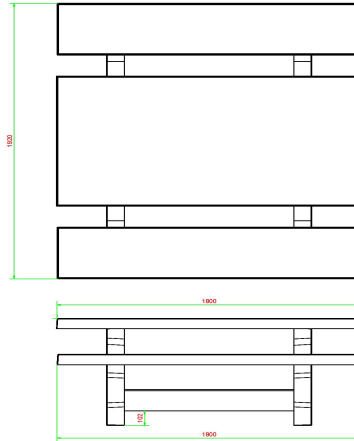

Picnic set and the base plate

This beautiful picnic set standard in anthracite colour is ideal for placement at rest areas for motorists or cyclists. This table looks great at the side of the road or in a park, but also at home in your own garden. Because the table is heavy and cannot be dismantled, it is insensitive to vandalism. When the picnic set is placed on an unstable surface, we advise you to make use of the base plate. This base plate is specifically designed for this picnic set, so that the table can be placed stably on the surface. A nice bonus: the base plate makes mowing the lawn around the table easier!

HeBlad
www.HeBlad.com
PS.ST.A
± 905 KG.

Specifications Concrete Picnic table Standard Anthracite

Product code	PS.ST.A	Seat height	50 cm
Colour	Anthracite lacquered, RAL 7016	Material seat	Concrete
Dimensions (L x W x H)	180 x 192 x 75 cm	Distance legs	111 cm (center to center)
Dimensions tabletop (L x W)	180 x 90 cm	Weight	905 kg
Tabletop thickness	7 cm	Number of seats	8