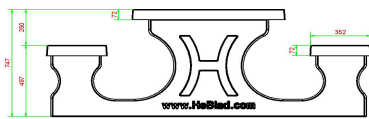

HeBlad
www.HeBlad.com
PS.ST.A
± 905 KG.

Specifications Concrete Picnic table Standard Anthracite

Product code	PS.ST.A	Seat height	50 cm
Colour	Anthracite lacquered, RAL 7016	Material seat	Concrete
Dimensions (L x W x H)	180 x 192 x 75 cm	Distance legs	111 cm (center to center)
Dimensions tabletop (L x W)	180 x 90 cm	Weight	905 kg
Tabletop thickness	7 cm	Number of seats	8