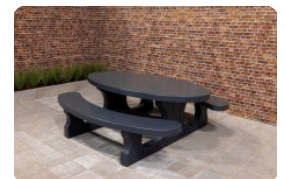

HeBlad
www.HeBlad.com
PS.ST.A
± 905 KG.

Specifications Concrete Picnic table Standard Anthracite

Product code	PS.ST.A	Seat height	50 cm
Colour	Anthracite lacquered, RAL 7016	Material seat	Concrete
Dimensions (L x W x H)	180 x 192 x 75 cm	Distance legs	111 cm (center to center)
Dimensions tabletop (L x W)	180 x 90 cm	Weight	905 kg
Tabletop thickness	7 cm	Number of seats	8

Related products

PS.STA.OV