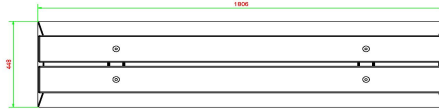

HeBlad
www.HeBlad.com
BB.DL.A

gewicht ± 700 KG.

Specifications Concrete Bench DeLuxe Anthracite

Product code	BB.DL.A	Seat height	50 cm
Colour	Anthracite lacquered, RAL 7016	Material seat	Bamboo
Dimensions (L x W x H)	180 x 45 x 50 cm	Number of seats	4
Dimensions seat	180 x 30 cm	Weight	700 kg