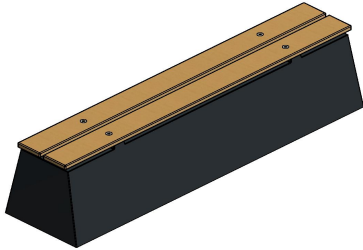

HeBlad
www.HeBlad.com
BB.DL.A

gewicht ± 700 KG.

Specifications Concrete Bench DeLuxe Anthracite

Product code	BB.DL.A	Seat height	50 cm
Colour	Anthracite lacquered, RAL 7016	Material seat	Bamboo
Dimensions (L x W x H)	180 x 45 x 50 cm	Number of seats	4
Dimensions seat	180 x 30 cm	Weight	700 kg

Related products