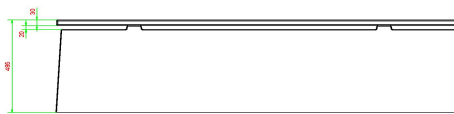

HeBlad
www.HeBlad.com
BB.DL.A

gewicht ± 700 KG.

Specifications Concrete Bench DeLuxe Anthracite

Product code	BB.DL.A	Seat height	50 cm
Colour	Anthracite lacquered, RAL 7016	Material seat	Bamboo
Dimensions (L x W x H)	180 x 45 x 50 cm	Number of seats	4
Dimensions seat	180 x 30 cm	Weight	700 kg