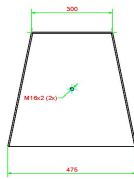

HeBlad
www.HeBlad.com
BB.ST.A
Gewicht ± 800 KG

Specifications Concrete Bench Standard Anthracite

Product code	BB.ST.A	Seat height	50 cm
Colour	Anthracite lacquered, RAL 7016	Material seat	Concrete
Dimensions (L x W x H)	180 x 47,5 x 50 cm	Number of seats	4
Dimensions seat	175 x 30 cm	Weight	800 kg