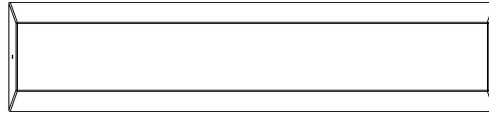

HeBlad
www.HeBlad.com
BB.ST.A
Gewicht ± 800 KG

Specifications Concrete Bench Standard Anthracite

Product code	BB.ST.A	Seat height	50 cm
Colour	Anthracite lacquered, RAL 7016	Material seat	Concrete
Dimensions (L x W x H)	180 x 47,5 x 50 cm	Number of seats	4
Dimensions seat	175 x 30 cm	Weight	800 kg

Related products