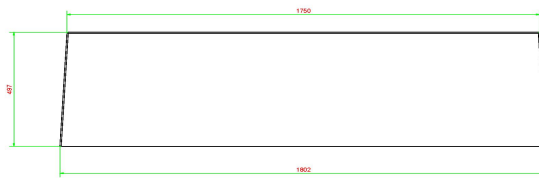

HeBlad
www.HeBlad.com
BB.ST.A
Gewicht ± 800 KG

Specifications Concrete Bench Standard Anthracite

Product code	BB.ST.A	Seat height	50 cm
Colour	Anthracite lacquered, RAL 7016	Material seat	Concrete
Dimensions (L x W x H)	180 x 47,5 x 50 cm	Number of seats	4
Dimensions seat	175 x 30 cm	Weight	800 kg