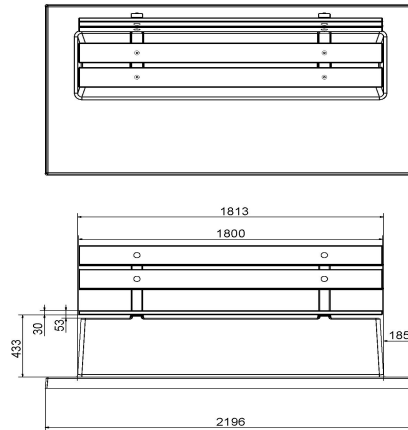

HeBlad
www.HeBlad.com
BB.DL.OP

gewicht ± 1200 KG.

Specifications Bench DeLuxe with bottom plate and backrest Naural Concrete

Product code	BB.DL.OP	Seating corner	103 degrees
Colour	Natural concrete	Number of seats	4
Dimensions (L x W x H)	219,5 x 119 x 103 cm	Dimensions base plate (L x W x H)	1189 x 119 x 8 cm
Seat height	45 cm	Finishing base plate	Smooth concrete
Dimensions seat	180 x 30 cm	Weight	1230 kg

Related products Bamboo