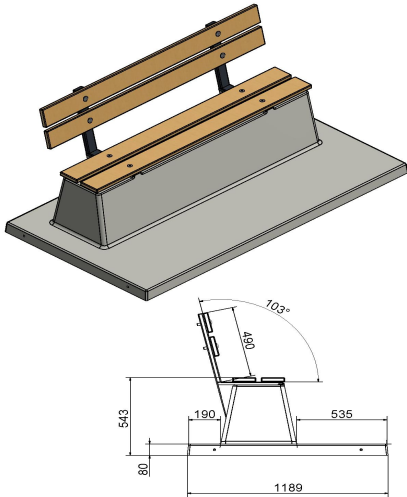

HeBlad
www.HeBlad.com
BB.DL.OP

gewicht ± 1200 KG.

Specifications Bench DeLuxe with bottom plate and backrest Naural Concrete

Product code	BB.DL.OP	Seating corner	103 degrees
Colour	Natural concrete	Number of seats	4
Dimensions (L x W x H)	219,5 x 119 x 103 cm	Dimensions base plate (L x W x H)	1189 x 119 x 8 cm
Seat height	45 cm	Finishing base plate	Smooth concrete
Dimensions seat	180 x 30 cm	Weight	1230 kg

Related products Bamboo