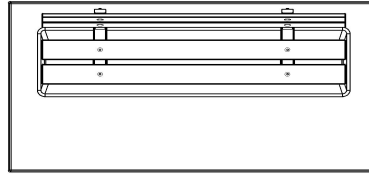

Delivery and installation of the Concrete Bench DeLuxe

How is the DeLuxe concrete bench installed? The bench can be placed in areas with sufficient space and where our truck with crane has access within five meters of the installation location. Always read the delivery conditions first. If you have any questions after reading, please do not hesitate to contact us. We can calculate exactly what space and passage is needed to install it.

HeBlad
www.HeBlad.com
BB.DLA.OP

gewicht ± 1200 KG.

Specifications Concrete bench DeLuxe with bottom plate and backrest Anthracite

Product code	BB.DLA.OP	Seating corner	103 degrees
Colour	Anthracite lacquered, RAL 7016	Number of seats	4
Dimensions (L x W x H)	219,5 x 119 x 103 cm	Dimensions base plate (L x W x H)	1189 x 119 x 8 cm
Seat height	45 cm	Finishing base plate	Smooth concrete
Dimensions seat	180 x 30 cm	Weight	1230 kg