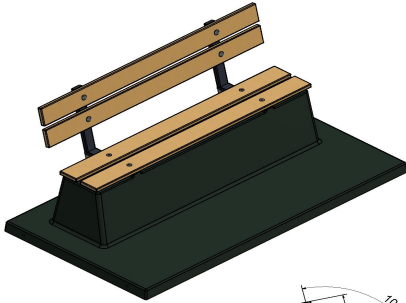

HeBlad
www.HeBlad.com
BB.DLA.OP

gewicht ± 1200 KG.

Specifications Concrete bench DeLuxe with bottom plate and backrest Anthracite

Product code	BB.DLA.OP	Seating corner	103 degrees
Colour	Anthracite lacquered, RAL 7016	Number of seats	4
Dimensions (L x W x H)	219,5 x 119 x 103 cm	Dimensions base plate (L x W x H)	1189 x 119 x 8 cm
Seat height	45 cm	Finishing base plate	Smooth concrete
Dimensions seat	180 x 30 cm	Weight	1230 kg