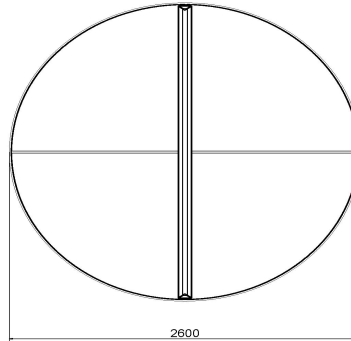

Different variants of ping pong tables

This round concrete ping pong table is painted blue, but the round concrete ping pong table is also available in other colours; lacquered green, anthracite concrete, natural concrete and anthracite. The concrete ping pong tables are also available in a rectangular shape and a rectangular shape with rounded corners. Would you prefer a variation on the ping pong table? Then take a look at the foot volleyball table.

** When purchasing a Heblad ping pong table, a set of bats (4 bats and 2 balls) is included for free.

HeBlad
www.HeBlad.com
PP.R.BL
Gewicht ± 1570 KG

Specifications Concrete Ping-pong table blue, round

Product code	PP.R.BL	Height tabletop	76 cm
Colour	Blue - RAL 5005	Height of the net	14,75 cm
Dimension playing surface (L x W)	∅ 260 cm	Weight	1570 kg
Dimensions bottom of playing surface	∅ 264 cm	Distance legs	149 cm (center to center)
Tabletop thickness	8,4 cm		