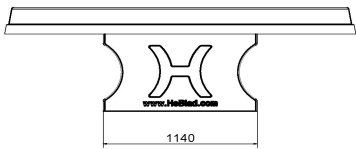

Different variants of ping pong tables

This round concrete ping pong table is painted blue, but the round concrete ping pong table is also available in other colours; lacquered green, anthracite concrete, natural concrete and anthracite. The concrete ping pong tables are also available in a rectangular shape and a rectangular shape with rounded corners. Would you prefer a variation on the ping pong table? Then take a look at the foot volleyball table.

** When purchasing a Heblad ping pong table, a set of bats (4 bats and 2 balls) is included for free.

HeBlad
www.HeBlad.com
PP.R.BL
Gewicht ± 1570 KG

Specifications Concrete Ping-pong table blue, round

Product code	PP.R.BL	Height tabletop	76 cm
Colour	Blue - RAL 5005	Height of the net	14,75 cm
Dimension playing surface (L x W)	∅ 260 cm	Weight	1570 kg
Dimensions bottom of playing surface	∅ 264 cm	Distance legs	149 cm (center to center)
Tabletop thickness	8,4 cm		