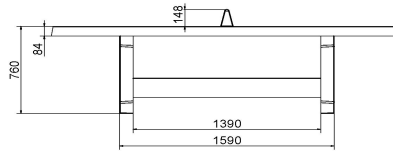

Different variants of ping pong tables

This round concrete ping pong table is painted blue, but the round concrete ping pong table is also available in other colours; lacquered green, anthracite concrete, natural concrete and anthracite. The concrete ping pong tables are also available in a rectangular shape and a rectangular shape with rounded corners. Would you prefer a variation on the ping pong table? Then take a look at the foot volleyball table.

** When purchasing a Heblad ping pong table, a set of bats (4 bats and 2 balls) is included for free.

HeBlad
www.HeBlad.com
PP.R.BL
Gewicht ± 1570 KG

Specifications Concrete Ping-pong table blue, round

Product code	PP.R.BL	Height tabletop	76 cm
Colour	Blue - RAL 5005	Height of the net	14,75 cm
Dimension playing surface (L x W)	∅ 260 cm	Weight	1570 kg
Dimensions bottom of playing surface	∅ 264 cm	Distance legs	149 cm (center to center)
Tabletop thickness	8,4 cm		