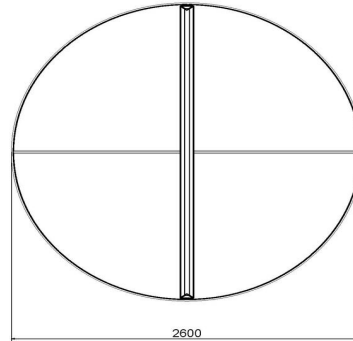

Different variants of ping pong tables

This round concrete ping pong table is painted blue, but the round concrete ping pong table is also available in other colours; lacquered green, anthracite concrete, natural concrete and anthracite. The concrete ping pong tables are also available in a rectangular shape and a rectangular shape with rounded corners. Would you prefer a variation on the ping pong table? Then take a look at the foot volleyball table.

** When purchasing a Heblad ping pong table, a set of bats (4 bats and 2 balls) is included for free.

HeBlad
www.HeBlad.com
PP.R.BL
Gewicht ± 1570 KG

Specifications Concrete Ping-pong table blue, round

Product code	PP.R.BL	Height tabletop	76 cm
Colour	Blue - RAL 5005	Height of the net	14,75 cm
Dimension playing surface (L x W)	∅ 260 cm	Weight	1570 kg
Dimensions bottom of playing surface	∅ 264 cm	Distance legs	149 cm (center to center)
Tabletop thickness	8,4 cm		