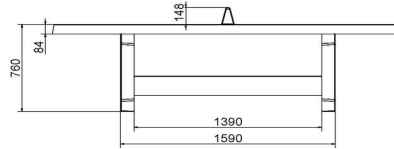

Different variants of ping pong tables

This round concrete ping pong table is painted blue, but the round concrete ping pong table is also available in other colours; lacquered green, anthracite concrete, natural concrete and anthracite. The concrete ping pong tables are also available in a rectangular shape and a rectangular shape with rounded corners. Would you prefer a variation on the ping pong table? Then take a look at the foot volleyball table.

** When purchasing a Heblad ping pong table, a set of bats (4 bats and 2 balls) is included for free.

HeBlad
www.HeBlad.com
PP.R.BL
Gewicht ± 1570 KG

Specifications Concrete Ping-pong table blue, round

Product code	PP.R.BL	Height tabletop	76 cm
Colour	Blue - RAL 5005	Height of the net	14,75 cm
Dimension playing surface (L x W)	∅ 260 cm	Weight	1570 kg
Dimensions bottom of playing surface	∅ 264 cm	Distance legs	149 cm (center to center)
Tabletop thickness	8,4 cm		