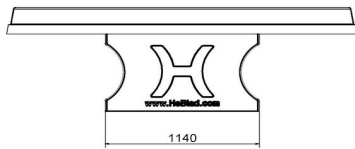

Different variants of ping pong tables

This round concrete ping pong table is painted blue, but the round concrete ping pong table is also available in other colours; lacquered green, anthracite concrete, natural concrete and anthracite. The concrete ping pong tables are also available in a rectangular shape and a rectangular shape with rounded corners. Would you prefer a variation on the ping pong table? Then take a look at the foot volleyball table.

** When purchasing a Heblad ping pong table, a set of bats (4 bats and 2 balls) is included for free.

HeBlad
www.HeBlad.com
PP.R.BL
Gewicht ± 1570 KG

Specifications Concrete Ping-pong table blue, round

Product code	PP.R.BL	Height tabletop	76 cm
Colour	Blue - RAL 5005	Height of the net	14,75 cm
Dimension playing surface (L x W)	∅ 260 cm	Weight	1570 kg
Dimensions bottom of playing surface	∅ 264 cm	Distance legs	149 cm (center to center)
Tabletop thickness	8,4 cm		