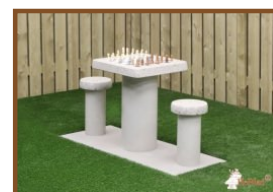

Specifications Concrete bench DeLuxe with bottom plate without backrest Anthracite

Product code	BB.DLA.OP.ZL	Weight	1200 kg
Colour	Anthracite lacquered, RAL 7016	Material seat	Bamboo
Dimensions (L X W)	220 x 120 cm	Number of seats	4
Seat height	47,5 cm		

Related products

GT.CH.G2