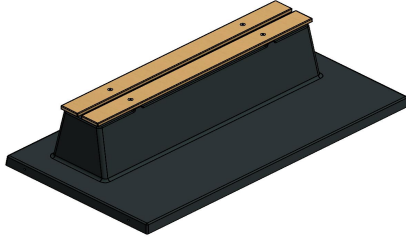

HeBlad
www.HeBlad.com
BB.DLA.OP.ZL
gewicht ± 1200 KG.

Specifications Concrete bench DeLuxe with bottom plate without backrest Anthracite

Product code	BB.DLA.OP.ZL	Material seat	Bamboo
Colour	Anthracite lacquered, RAL 7016	Number of seats	4
Dimensions (L x W x H)	219,5 x 119 x 56,5 cm	Dimensions base plate (L x W x H)	1800 x 119 x 8 cm
Seat height	45 cm	Finishing base plate	Smooth concrete
Dimensions seat	180 x 30 cm	Weight	1200 kg

Related products