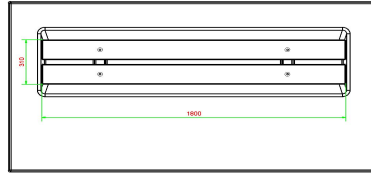

HeBlad
www.HeBlad.com
BB.DLA.OP.ZL
gewicht ± 1200 KG.

Specifications Concrete bench DeLuxe with bottom plate without backrest Anthracite

Product code	BB.DLA.OP.ZL	Material seat	Bamboo
Colour	Anthracite lacquered, RAL 7016	Number of seats	4
Dimensions (L x W x H)	219,5 x 119 x 56,5 cm	Dimensions base plate (L x W x H)	1800 x 119 x 8 cm
Seat height	45 cm	Finishing base plate	Smooth concrete
Dimensions seat	180 x 30 cm	Weight	1200 kg