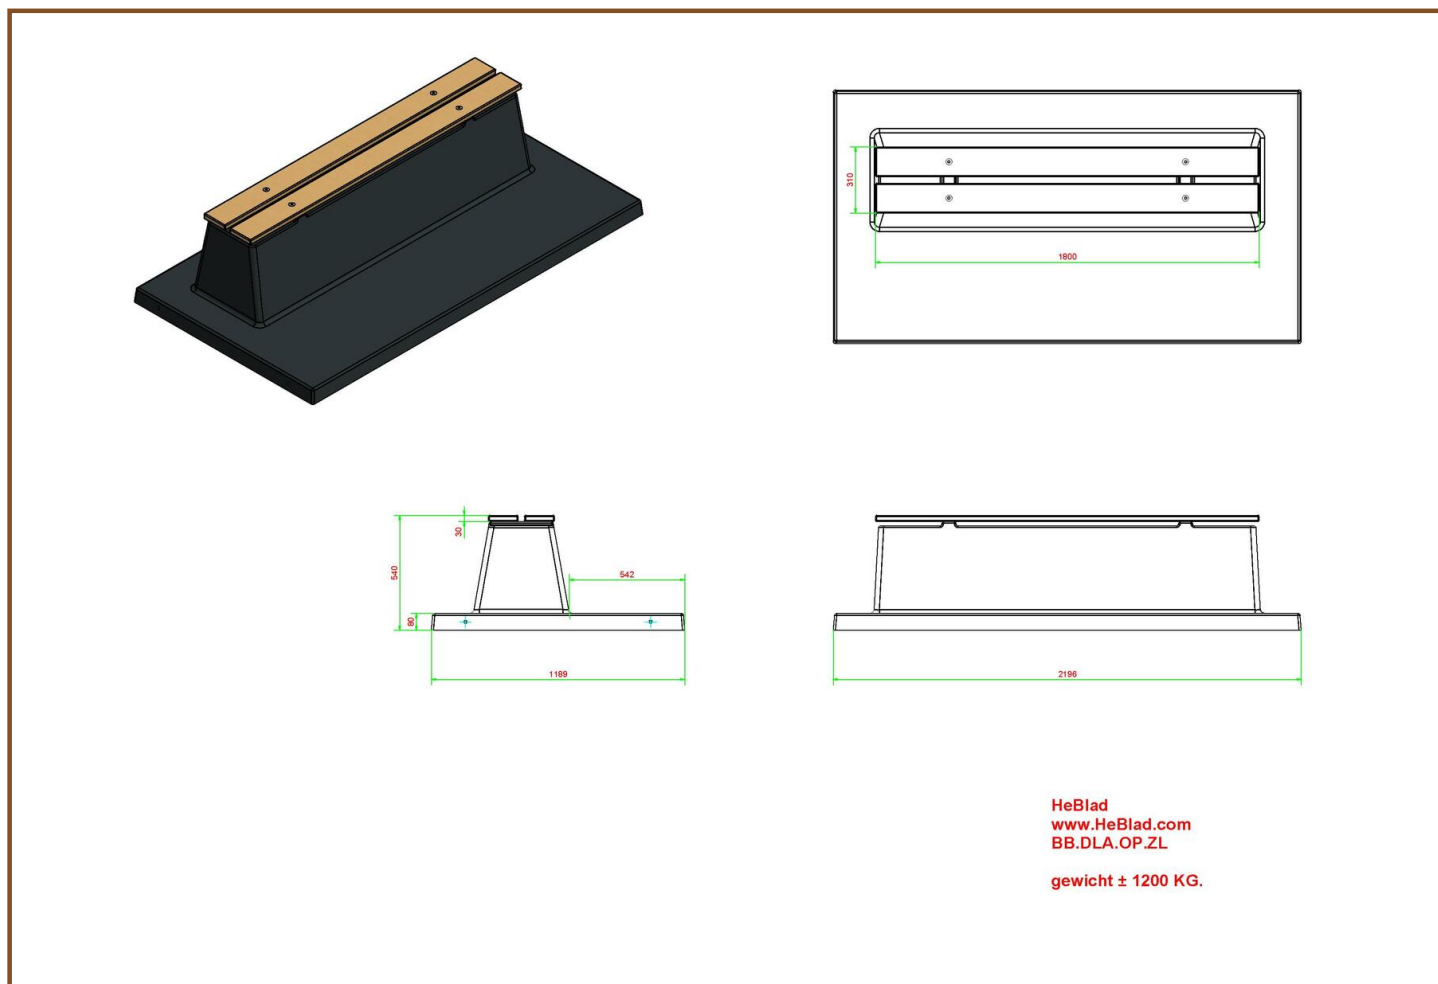

## **Concrete bench DeLuxe with bottom plate without backrest Anthracite**

Product code: BB.DLA.OP.ZL

This bench is provided with bamboo planks and offers a relaxed seat. Due to the anthracite colour it is almost unbelievable that this bench is made of concrete. The bench is manufactured with a bottom plate, that means that it is moulded in one piece. This design has NO backrest.

Always a tidy place to relax as no grass can grow underneath. In front of this bench the "integrated" solid underground is 50 cm. Enough space to keep dry and clean feet even after a rain shower.

## Specifications Concrete bench DeLuxe with bottom plate without backrest Anthracite

Product code	BB.DLA.OP.ZL	Weight	1200 kg
Colour	Anthracite lacquered, RAL 7016	Material seat	Bamboo
Dimensions (L X W)	220 x 120 cm	Number of seats	4
Seat height	47,5 cm		