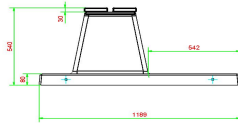

HeBlad
www.HeBlad.com
BB.DLA.OP.ZL
gewicht ± 1200 KG.

Specifications Concrete bench DeLuxe with bottom plate without backrest Anthracite

Product code	BB.DLA.OP.ZL	Material seat	Bamboo
Colour	Anthracite lacquered, RAL 7016	Number of seats	4
Dimensions (L x W x H)	219,5 x 119 x 56,5 cm	Dimensions base plate (L x W x H)	1800 x 119 x 8 cm
Seat height	45 cm	Finishing base plate	Smooth concrete
Dimensions seat	180 x 30 cm	Weight	1200 kg