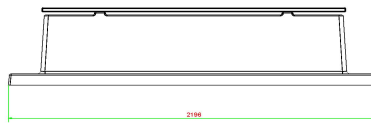

HeBlad
www.HeBlad.com
BB.DLA.OP.ZL
gewicht ± 1200 KG.

Specifications Concrete bench DeLuxe with bottom plate without backrest Anthracite

Product code	BB.DLA.OP.ZL	Material seat	Bamboo
Colour	Anthracite lacquered, RAL 7016	Number of seats	4
Dimensions (L x W x H)	219,5 x 119 x 56,5 cm	Dimensions base plate (L x W x H)	1800 x 119 x 8 cm
Seat height	45 cm	Finishing base plate	Smooth concrete
Dimensions seat	180 x 30 cm	Weight	1200 kg