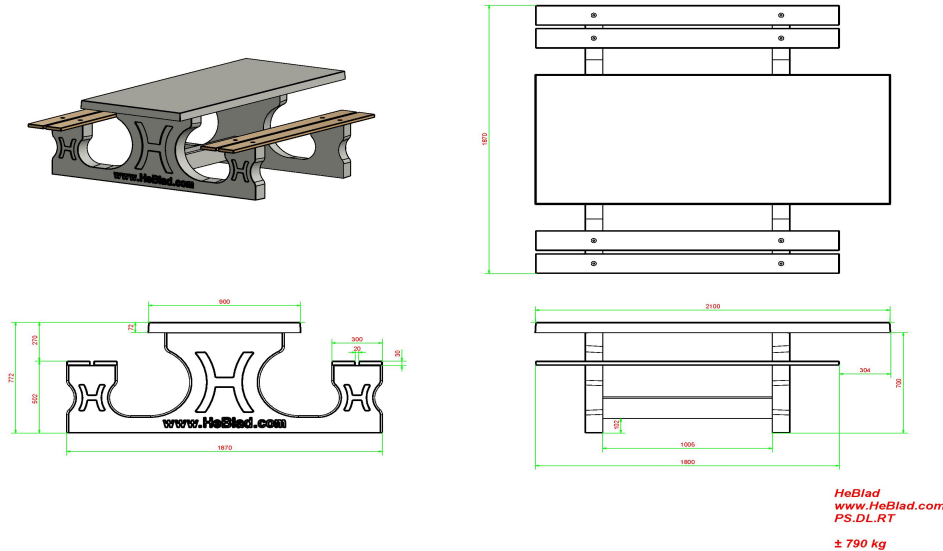

Special dimensions for wheelchair-friendly picnic table

To ensure that almost every wheelchair can actually sit at the picnic table instead of next to it, the tabletop has been placed higher and made longer. This gives a free space of 60 cm deep and 70 cm high at the end of the table. The overhang of the tabletop is extremely sturdy and can therefore withstand a blow.

* The base plate is optional

Specifications Picnic table DeLuxe Natural Concrete Wheelchair accessible

Product code	PS.DL.RT	Seat height	50 cm
Colour	Natural concrete	Material seat	Bamboo
Dimensions (L x W x H)	210 x 187 x 77 cm	Distance legs	111 cm (center to center)
Dimensions tabletop (L x W)	210 x 90 cm	Weight	790 kg
Tabletop thickness	7 cm	Number of seats	7