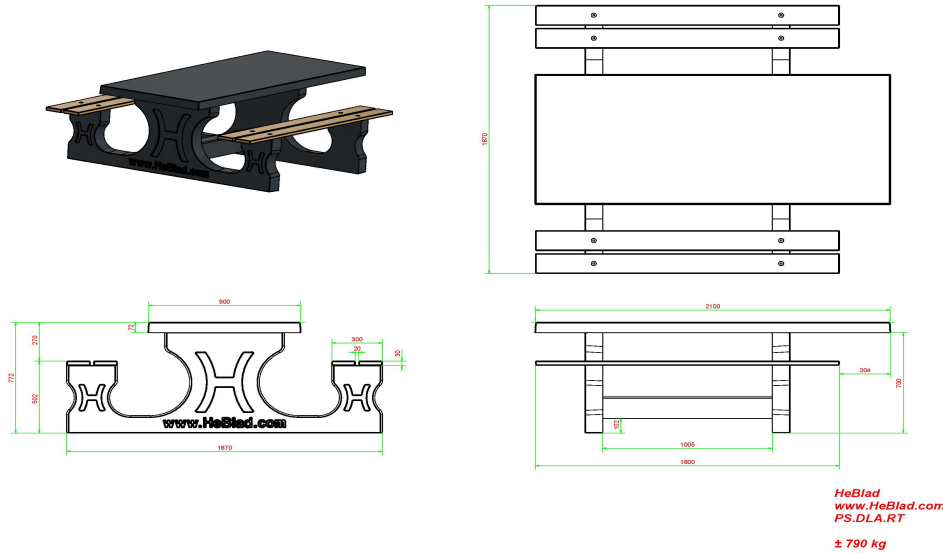

## Specifications Concrete Picnic table DeLuxe Anthracite Wheelchair accessible

Product code	PS.DLA.RT	Seat height	50 cm
Colour	Anthracite lacquered, RAL 7016	Material seat	Bamboo
Dimensions (L x W x H)	210 x 187 x 77 cm	Distance legs	111 cm (center to center)
Dimensions tabletop (L x W)	210 x 90 cm	Weight	790 kg
Tabletop thickness	7 cm	Number of seats	7