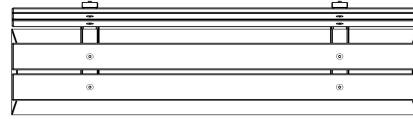

HeBlad
www.HeBlad.com
BB.DLA.ML
gewicht ± 480 KG.

Specifications Concrete bench DeLuxe with backrest Anthracite

Product code	BB.DLA.ML	Material seat	Bamboo
Colour	Anthracite lacquered, RAL 7016	Seating corner	103 degrees
Dimensions (L x W x H)	180 x 45 x 95 cm	Number of seats	4
Seat height	48,5 cm	Weight	630 kg
Dimensions seat	180 x 30 cm		

Related products