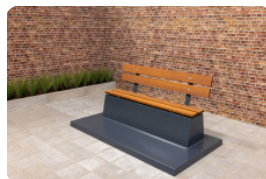

HeBlad
www.HeBlad.com
BB.DLA.ML
gewicht ± 480 KG.

Specifications Concrete bench DeLuxe with backrest Anthracite

Product code	BB.DLA.ML	Material seat	Bamboo
Colour	Anthracite lacquered, RAL 7016	Seating corner	103 degrees
Dimensions (L x W x H)	180 x 45 x 95 cm	Number of seats	4
Seat height	48,5 cm	Weight	630 kg
Dimensions seat	180 x 30 cm		

Related products

BB.DLA.OP