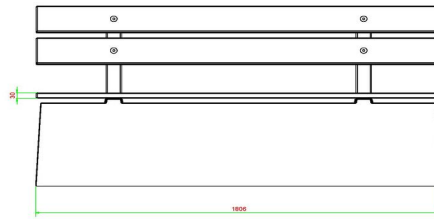

Concrete benches in different shapes

What do you think of the standard anthracite oval concrete bench? A sturdy concrete bench, lacquered with the same two-component paint in anthracite colour in a playful oval shape. Robustness with a chic finish. The standard anthracite concrete bench is recommended if you like the colour anthracite, but prefer straight shapes. So vary in shape or decoration, but alternating in colour is of course also possible.

HeBlad
www.HeBlad.com
BB.DLA.ML
gewicht ± 480 KG.

Specifications Concrete bench DeLuxe with backrest Anthracite

Product code	BB.DLA.ML	Material seat	Bamboo
Colour	Anthracite lacquered, RAL 7016	Seating corner	103 degrees
Dimensions (L x W x H)	180 x 45 x 95 cm	Number of seats	4
Seat height	48,5 cm	Weight	630 kg
Dimensions seat	180 x 30 cm		