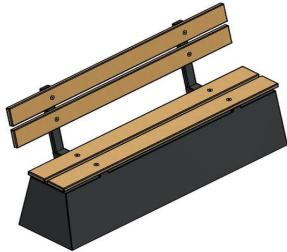

HeBlad
www.HeBlad.com
BB.DLA.ML
gewicht ± 480 KG.

Specifications Concrete bench DeLuxe with backrest Anthracite

Product code	BB.DLA.ML	Material seat	Bamboo
Colour	Anthracite lacquered, RAL 7016	Seating corner	103 degrees
Dimensions (L x W x H)	180 x 45 x 95 cm	Number of seats	4
Seat height	48,5 cm	Weight	630 kg
Dimensions seat	180 x 30 cm		

Related products