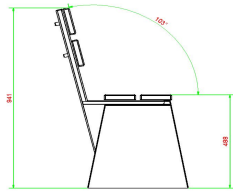

HeBlad
www.HeBlad.com
BB.DLA.ML
gewicht ± 480 KG.

Specifications Concrete bench DeLuxe with backrest Anthracite

Product code	BB.DLA.ML	Material seat	Bamboo
Colour	Anthracite lacquered, RAL 7016	Seating corner	103 degrees
Dimensions (L x W x H)	180 x 45 x 95 cm	Number of seats	4
Seat height	48,5 cm	Weight	630 kg
Dimensions seat	180 x 30 cm		

Related products