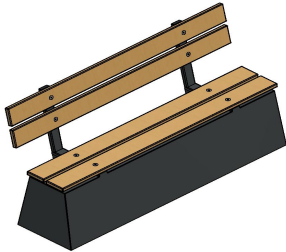

HeBlad
www.HeBlad.com
BB.DLA.ML
gewicht ± 480 KG.

Specifications Concrete bench DeLuxe with backrest Anthracite

Product code	BB.DLA.ML	Material seat	Bamboo
Colour	Anthracite lacquered, RAL 7016	Seating corner	103 degrees
Dimensions (L x W x H)	180 x 45 x 95 cm	Number of seats	4
Seat height	48,5 cm	Weight	630 kg
Dimensions seat	180 x 30 cm		

Related products