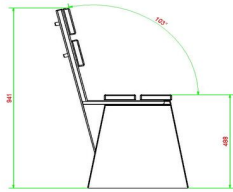

HeBlad
www.HeBlad.com
BB.DLA.ML
gewicht ± 480 KG.

Specifications Concrete bench DeLuxe with backrest Anthracite

Product code	BB.DLA.ML	Material seat	Bamboo
Colour	Anthracite lacquered, RAL 7016	Seating corner	103 degrees
Dimensions (L x W x H)	180 x 45 x 95 cm	Number of seats	4
Seat height	48,5 cm	Weight	630 kg
Dimensions seat	180 x 30 cm		