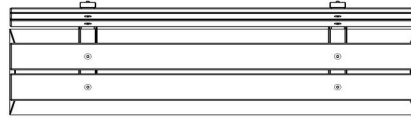

HeBlad
www.HeBlad.com
BB.DLA.ML
gewicht ± 480 KG.

Specifications Concrete bench DeLuxe with backrest Anthracite

Product code	BB.DLA.ML	Material seat	Bamboo
Colour	Anthracite lacquered, RAL 7016	Seating corner	103 degrees
Dimensions (L x W x H)	180 x 45 x 95 cm	Number of seats	4
Seat height	48,5 cm	Weight	630 kg
Dimensions seat	180 x 30 cm		