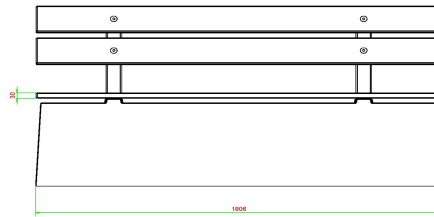

HeBlad
www.HeBlad.com
BB.DLA.ML
gewicht ± 480 KG.

Specifications Concrete bench DeLuxe with backrest Anthracite

Product code	BB.DLA.ML	Material seat	Bamboo
Colour	Anthracite lacquered, RAL 7016	Seating corner	103 degrees
Dimensions (L x W x H)	180 x 45 x 95 cm	Number of seats	4
Seat height	48,5 cm	Weight	630 kg
Dimensions seat	180 x 30 cm		

Related products