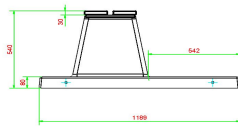

HeBlad
www.HeBlad.com
BB.DL.OP.ZL
gewicht ± 1200 KG.

Specifications Bench DeLuxe with bottom plate without backrest Natural Concrete

Product code	BB.DL.OP.ZL	Material seat	Bamboo
Colour	Natural concrete	Number of seats	4
Dimensions (L x W x H)	219,5 x 119 x 56,5 cm	Dimensions base plate (L x W x H)	1800 x 119 x 8 cm
Seat height	45 cm	Finishing base plate	Smooth concrete
Dimensions seat	180 x 30 cm	Weight	1200 kg

Related products