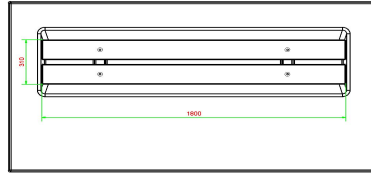

HeBlad
www.HeBlad.com
BB.DL.OP.ZL
gewicht ± 1200 KG.

Specifications Bench DeLuxe with bottom plate without backrest Natural Concrete

Product code	BB.DL.OP.ZL	Material seat	Bamboo
Colour	Natural concrete	Number of seats	4
Dimensions (L x W x H)	219,5 x 119 x 56,5 cm	Dimensions base plate (L x W x H)	1800 x 119 x 8 cm
Seat height	45 cm	Finishing base plate	Smooth concrete
Dimensions seat	180 x 30 cm	Weight	1200 kg

Related products