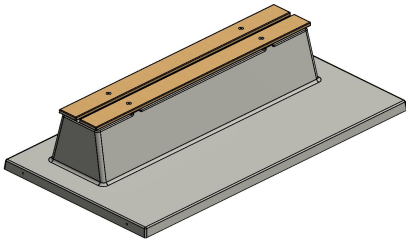

HeBlad
www.HeBlad.com
BB.DL.OP.ZL
gewicht ± 1200 KG.

Specifications Bench DeLuxe with bottom plate without backrest Natural Concrete

Product code	BB.DL.OP.ZL	Material seat	Bamboo
Colour	Natural concrete	Number of seats	4
Dimensions (L x W x H)	219,5 x 119 x 56,5 cm	Dimensions base plate (L x W x H)	1800 x 119 x 8 cm
Seat height	45 cm	Finishing base plate	Smooth concrete
Dimensions seat	180 x 30 cm	Weight	1200 kg

Related products