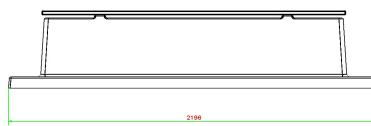

HeBlad
www.HeBlad.com
BB.DL.OP.ZL
gewicht ± 1200 KG.

Specifications Bench DeLuxe with bottom plate without backrest Natural Concrete

Product code	BB.DL.OP.ZL	Material seat	Bamboo
Colour	Natural concrete	Number of seats	4
Dimensions (L x W x H)	219,5 x 119 x 56,5 cm	Dimensions base plate (L x W x H)	1800 x 119 x 8 cm
Seat height	45 cm	Finishing base plate	Smooth concrete
Dimensions seat	180 x 30 cm	Weight	1200 kg

Related products