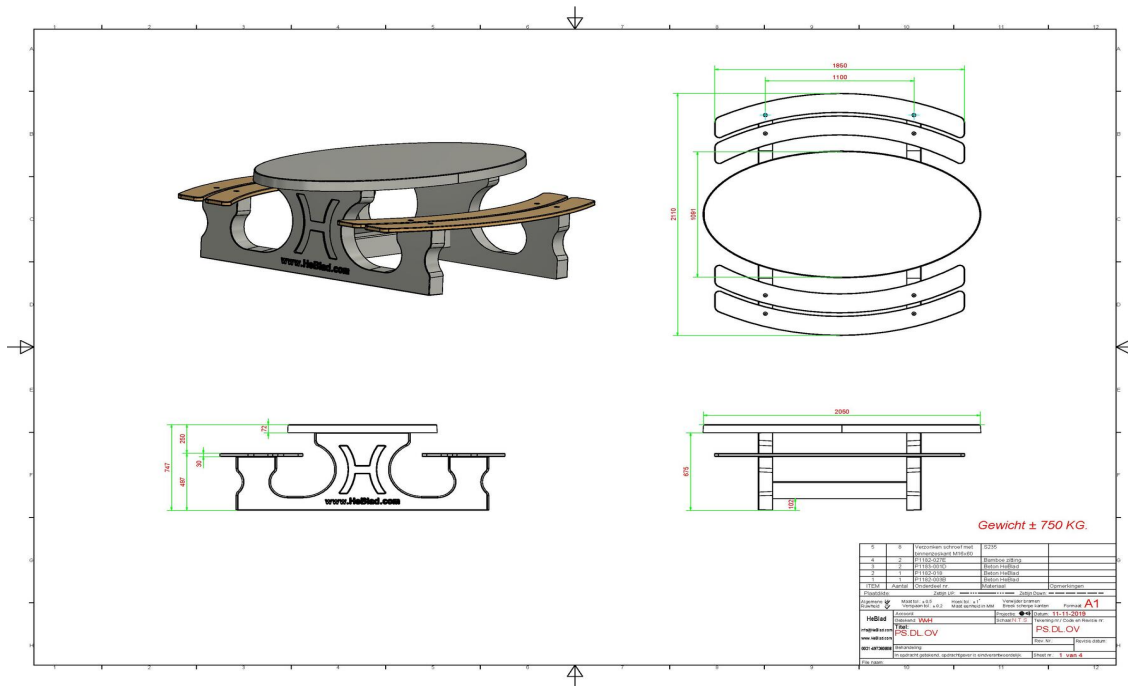

Installing the DeLuxe oval picnic set

The dimensions of this picnic set are 211 x 205 x 75 cm in total. How much free space do you need to place the table? Take into account sufficient space around the set to be able to move, but also to be able to place the picnic set on your property. If you are unsure whether you have enough space, please read the delivery conditions or contact us. We can tell you whether our truck with a crane can reach your site to install the set.

Base plate for the DeLuxe oval picnic set

**HeBlad BV**  
Diamantweg 22  
NL - 5527 LC Hapert  
T. +31 497 - 36 08 08  
info@HeBlad.com  
www.HeBlad.com

For extra strength on the surface, it is advisable to use a base plate. This helps with the stability of the set, but it also helps you make mowing the lawn around the set easier. The base plate is placed at cutting height, so annoying weeds under the table can't grow and the location of the picnic set always looks neat. The base plate is made of the same sturdy concrete as the picnic set and has exactly the right size. The base plate is available separately.

## Specifications Picnic table DeLuxe Oval Natural Concrete

Product code	PS.DL.OV	Seat height	50 cm
Colour	Natural concrete	Material seat	Bamboo
Dimensions (L x W x H)	211 x 205 x 75 cm	Distance legs	110 cm (center to center)
Dimensions tabletop (L x W)	205 x 110 cm	Weight	750 kg
Tabletop thickness	7 cm	Number of seats	8