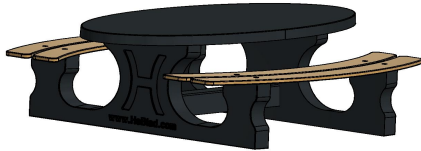

Concrete Picnic table DeLuxe Oval Anthracite

Product code: PS.DLA.OV

What is a picnic set?

A picnic set consists of a table with benches often attached to it, often intended to be (semi-)permanently at an outdoor location. HeBlad manufactures the concrete picnic sets from one piece of cast concrete. The table and benches are made of solid concrete, which gives the set solid strength and makes it impervious to theft or vandalism. You also have the guarantee that this picnic set will provide decades of seating pleasure and will always keep its beautiful appearance.

Picnic set DeLuxe Anthracite Oval

The eye-catching oval picnic set with bamboo seat is lacquered in a beautiful anthracite colour. This gives the robust set a warm appearance that is enhanced by the bamboo used for the seating area of

the set. The concrete, the lacquer layer and the bamboo last a lifetime in all weather conditions. The oval shape gives users a better view of each other and

you have a unique picnic set with a beautiful appearance on your site.

Other models of picnic sets from HeBlad

Picnic sets are available from us in many different designs, both in shape and colour as well as in size and design. In the anthracite lacquered series you can choose from the picnic set standard anthracite, DeLuxe anthracite, standard anthracite oval, DeLuxe anthracite oval, DeLuxe anthracite wheelchair accessible, standard anthracite wheelchair accessible and standard XL anthracite and even more. This same offer also applies to the natural concrete versions and anthracite concrete picnic sets. On the picnic sets page you have a clear view of all types of picnic sets that we offer. If you have any questions about this, please contact us.