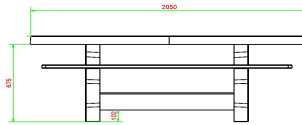

HeBlad
www.HeBlad.com
PS.DLA.OV
± 750 KG.

Specifications Concrete Picnic table DeLuxe Oval Anthracite

Product code	PS.DLA.OV	Seat height	50 cm
Colour	Anthracite lacquered, RAL 7016	Material seat	Bamboo
Dimensions (L x W x H)	211 x 205 x 75 cm	Distance legs	110 cm (center to center)
Dimensions tabletop (L x W)	205 x 110 cm	Weight	750 kg
Tabletop thickness	7 cm	Number of seats	8