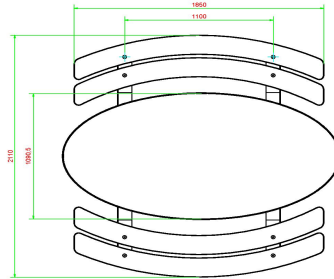

HeBlad
www.HeBlad.com
PS.DLA.OV
± 750 KG.

Specifications Concrete Picnic table DeLuxe Oval Anthracite

Product code	PS.DLA.OV	Seat height	50 cm
Colour	Anthracite lacquered, RAL 7016	Material seat	Bamboo
Dimensions (L x W x H)	211 x 205 x 75 cm	Distance legs	110 cm (center to center)
Dimensions tabletop (L x W)	205 x 110 cm	Weight	750 kg
Tabletop thickness	7 cm	Number of seats	8