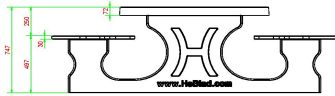

HeBlad
www.HeBlad.com
PS.DLA.OV
± 750 KG.

Specifications Concrete Picnic table DeLuxe Oval Anthracite

Product code	PS.DLA.OV	Seat height	50 cm
Colour	Anthracite lacquered, RAL 7016	Material seat	Bamboo
Dimensions (L x W x H)	211 x 205 x 75 cm	Distance legs	110 cm (center to center)
Dimensions tabletop (L x W)	205 x 110 cm	Weight	750 kg
Tabletop thickness	7 cm	Number of seats	8