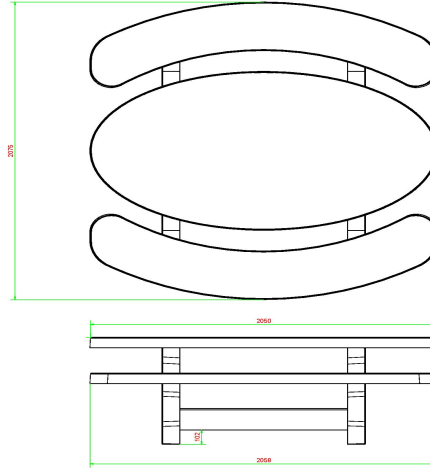

The different picnic sets

The oval picnic set is made from one piece of cast concrete and is available in a natural concrete colour, a dark gray concrete colour and anthracite. You can order a base plate so that it is stable. If opt for no base plate, the appearance of the table is even more organic and friendly. It is a beautiful table to place in a space with a beautiful view. Because the entire picnic set is so beautifully designed, it is a real asset to any environment.

Quality as you have come to expect from us

All our tables are made from one piece and this picnic set is no exception. The tabletop is 7 cm thick, the table weighs almost a thousand kilos and the tabletop is more than 2 meters long. With our oval picnic set you can also count on the high quality you have come to expect from us.

Do you have any questions? Please feel free to contact us!

* The base plate is optional

HeBlad
www.HeBlad.com
PS.ST.OV
± 950 KG.

Specifications Picnic table Standard Oval Natural Concrete

Product code	PS.ST.OV	Seat height	50 cm
Colour	Natural concrete	Material seat	Concrete
Dimensions (L x W x H)	211 x 205 x 75 cm	Distance legs	110 cm (center to center)
Dimensions tabletop (L x W)	205 x 110 cm	Weight	950 kg
Tabletop thickness	7 cm	Number of seats	8