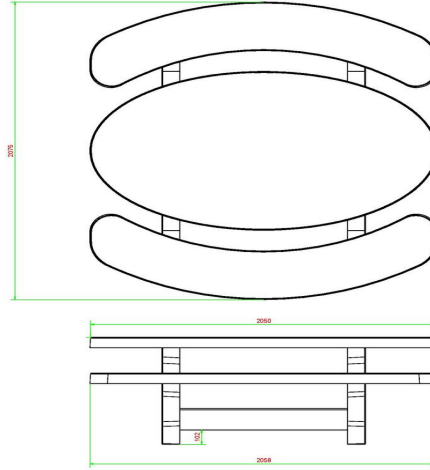

The different picnic sets

The oval picnic set is made from one piece of cast concrete and is available in a natural concrete colour, a dark gray concrete colour and anthracite. You can order a base plate so that it is stable. If opt for no base plate, the appearance of the table is even more organic and friendly. It is a beautiful table to place in a space with a beautiful view. Because the entire picnic set is so beautifully designed, it is a real asset to any environment.

Quality as you have come to expect from us

All our tables are made from one piece and this picnic set is no exception. The tabletop is 7 cm thick, the table weighs almost a thousand kilos and the tabletop is more than 2 meters long. With our oval picnic set you can also count on the high quality you have come to expect from us.

Do you have any questions? Please feel free to contact us!

* The base plate is optional

HeBlad
www.HeBlad.com
PS.ST.OV
± 950 KG.

Specifications Picnic table Standard Oval Natural Concrete

Product code	PS.ST.OV	Seat height	50 cm
Colour	Natural concrete	Material seat	Concrete
Dimensions (L x W x H)	211 x 205 x 75 cm	Distance legs	110 cm (center to center)
Dimensions tabletop (L x W)	205 x 110 cm	Weight	950 kg
Tabletop thickness	7 cm	Number of seats	8

Related products 75 cm

PS.STAB.OV

PS.STA.OV

PS.DL.OV

OP.PS