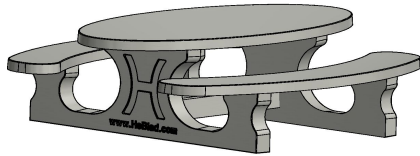

Picnic table Standard Oval Natural Concrete

Product code: PS.ST.OV

With our oval picnic set you always have a place to sit. You can enjoy a snack or a drink, or just have a chat or enjoy the surroundings. This picnic set is a real eye-catcher because of its design and because it is made from one piece and has beautiful oval and round shapes. Once in place, this table cannot be moved and you can be sure that you will enjoy using it for many years to come. The picnic set can be supplied with or without a base plate and is available in three colours: natural concrete, anthracite-concrete and anthracite.

The different picnic sets

The oval picnic set is made from one piece of cast concrete and is available in a natural concrete colour, a dark gray concrete colour and anthracite. You can order a base plate so that it is stable. If opt for no base plate, the appearance of the table is even more organic and friendly. It is a beautiful table to place in a space with a beautiful view. Because the entire picnic set is so beautifully designed, it is a real asset to any environment.

Quality as you have come to expect from us

All our tables are made from one piece and this picnic set is no exception. The tabletop is 7 cm thick, the table weighs almost a thousand kilos and the tabletop is more than 2 meters long. With our oval picnic set you can also count on the high quality you have come to expect from us.

Do you have any questions? Please feel free to contact us!

* The base plate is optional

HeBlad
www.HeBlad.com
PS.ST.OV
± 950 KG.

Specifications Picnic table Standard Oval Natural Concrete

Product code	PS.ST.OV	Seat height	50 cm
Colour	Natural concrete	Material seat	Concrete
Dimensions (L x W x H)	211 x 205 x 75 cm	Distance legs	110 cm (center to center)
Dimensions tabletop (L x W)	205 x 110 cm	Weight	950 kg
Tabletop thickness	7 cm	Number of seats	8