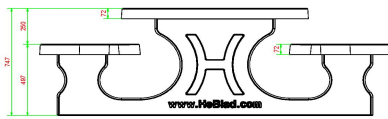

Quality as you have come to expect from us

All our tables are made from one piece and this picnic set is no exception. The tabletop is 7 cm thick, the table weighs almost a thousand kilos and the tabletop is more than 2 meters long. With our oval picnic set you can also count on the high quality you have come to expect from us.

Do you have any questions? Please feel free to contact us!

* The base plate is optional

HeBlad
www.HeBlad.com
PS.ST.OV
± 950 KG.

Specifications Picnic table Standard Oval Natural Concrete

Product code	PS.ST.OV	Seat height	50 cm
Colour	Natural concrete	Material seat	Concrete
Dimensions (L x W x H)	211 x 205 x 75 cm	Distance legs	110 cm (center to center)
Dimensions tabletop (L x W)	205 x 110 cm	Weight	950 kg
Tabletop thickness	7 cm	Number of seats	8