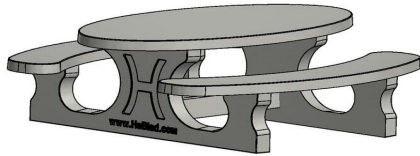

Picnic table Standard Oval Natural Concrete

Product code: PS.ST.OV

With our oval picnic set you always have a place to sit. You can enjoy a snack or a drink, or just have a chat or enjoy the surroundings. This picnic set is a real eye-catcher because of its design and because it is made from one piece and has beautiful oval and round shapes. Once in place, this table cannot be moved and you can be sure that you will enjoy using it for many years to come. The picnic set can be supplied with or without a base plate and is available in three colours: natural concrete, anthracite-concrete and anthracite.

The different picnic sets

The oval picnic set is made from one piece of cast concrete and is available in a natural concrete colour, a dark gray concrete colour and anthracite. You can order a base plate so that it is stable. If opt for no base plate, the appearance of the table is even more organic and friendly. It is a beautiful table to place in a space with a beautiful view. Because the entire picnic set is so beautifully designed, it is a real asset to any environment.

Quality as you have come to expect from us

All our tables are made from one piece and this picnic set is no exception. The tabletop is 7 cm thick, the table weighs almost a thousand kilos and the tabletop is more than 2 meters long. With our oval picnic set you can also count on the high quality you have come to expect from us.

Do you have any questions? Please feel free to contact us!

* The base plate is optional

HeBlad
www.HeBlad.com
PS.ST.OV
± 950 KG.

Specifications Picnic table Standard Oval Natural Concrete

Product code	PS.ST.OV	Seat height	50 cm
Colour	Natural concrete	Material seat	Concrete
Dimensions (L x W x H)	211 x 205 x 75 cm	Distance legs	110 cm (center to center)
Dimensions tabletop (L x W)	205 x 110 cm	Weight	950 kg
Tabletop thickness	7 cm	Number of seats	8