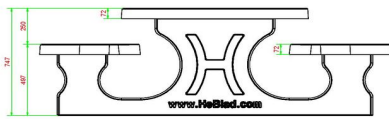

Quality as you have come to expect from us

All our tables are made from one piece and this picnic set is no exception. The tabletop is 7 cm thick, the table weighs almost a thousand kilos and the tabletop is more than 2 meters long. With our oval picnic set you can also count on the high quality you have come to expect from us.

Do you have any questions? Please feel free to contact us!

* The base plate is optional

HeBlad
www.HeBlad.com
PS.ST.OV
± 950 KG.

Specifications Picnic table Standard Oval Natural Concrete

Product code	PS.ST.OV	Seat height	50 cm
Colour	Natural concrete	Material seat	Concrete
Dimensions (L x W x H)	211 x 205 x 75 cm	Distance legs	110 cm (center to center)
Dimensions tabletop (L x W)	205 x 110 cm	Weight	950 kg
Tabletop thickness	7 cm	Number of seats	8