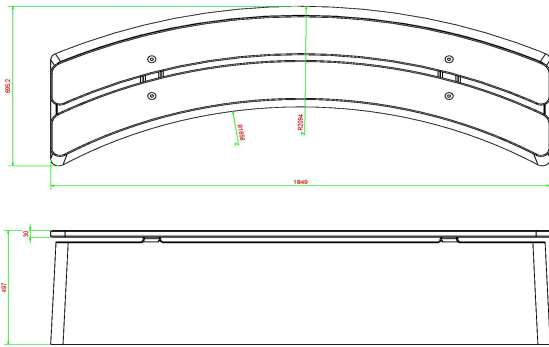

HeBlad BV
Diamantweg 22
NL - 5527 LC Hapert
T. +31 497 - 36 08 08
info@HeBlad.com
www.HeBlad.com

HeBlad
www.HeBlad.com
BB.DL.OV
gewicht ± 825 KG.

Specifications Bench DeLuxe Oval Natural Concrete

Product code	BB.DL.OV	Material seat	Bamboo
Colour	Natural concrete	Number of seats	4
Dimensions (L x W x H)	185 x 70 x 50 cm	Weight	825 kg
Seat height	50 cm		