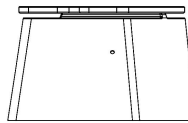

What is an alternative to the DeLuxe concrete bench?

Perhaps you prefer not to have a bamboo seat on the concrete bench. Then a great alternative is the standard oval concrete bench. These benches are also so sturdy that they can even be used to keep buildings safe against ram raids, for example. The simplicity and super high quality of this product make it easy to combine with other HeBlad products.

HeBlad BV
Diamantweg 22
NL - 5527 LC Hapert
T. +31 497 - 36 08 08
info@HeBlad.com
www.HeBlad.com

HeBlad
www.HeBlad.com
BB.DL.OV
gewicht ± 825 KG.

Specifications Bench DeLuxe Oval Natural Concrete

Product code	BB.DL.OV	Material seat	Bamboo
Colour	Natural concrete	Number of seats	4
Dimensions (L x W x H)	185 x 70 x 50 cm	Weight	825 kg
Seat height	50 cm		