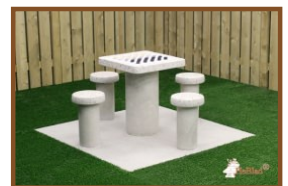

Specifications Concrete Bench DeLuxe Oval Anthracite

Product code	BB.DLA.OV	Weight	550 kg
Colour	Anthracite lacquered, RAL 7001	Material seat	Bamboo
Dimensions (L x W x H)	185 x 70 x 50 cm	Number of seats	4
Seat height	50 cm		

Related products

GT.CK.G4