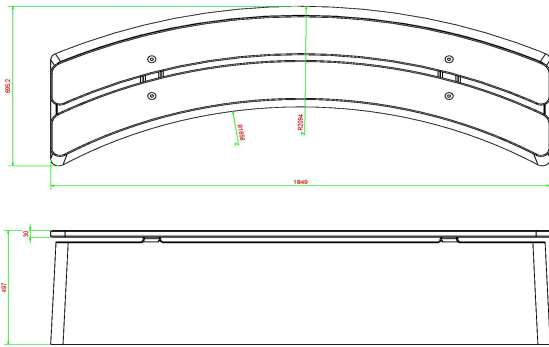

What makes the DeLuxe concrete bench so strong?

The DeLuxe concrete bench, like all HeBlad products, is cast from one piece of concrete. The weight of the bench is therefore 550 kg. Not something that can simply be lifted. The concrete is also resistant to vandalism, the concrete bench is so strong that it is often used as protection for a building, to prevent ram raids. The robustness of the concrete bench makes it ideal for placing in a public outdoor area.

HeBlad
www.HeBlad.com
BB.DLA.OV
gewicht ± 825 KG.

Specifications Concrete Bench DeLuxe Oval Anthracite

Product code	BB.DLA.OV	Material seat	Bamboo
Colour	Anthracite lacquered, RAL 7016	Number of seats	4
Dimensions (L x W x H)	185 x 70 x 50 cm	Weight	825 kg
Seat height	50 cm		