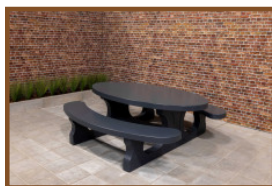

Specifications Concrete Bench DeLuxe Oval Anthracite

Product code	BB.DLA.OV	Weight	550 kg
Colour	Anthracite lacquered, RAL 7001	Material seat	Bamboo
Dimensions (L x W x H)	185 x 70 x 50 cm	Number of seats	4
Seat height	50 cm		

Related products

PS.STA.OV