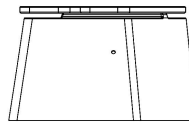

HeBlad
www.HeBlad.com
BB.DLA.OV
gewicht ± 825 KG.

Specifications Concrete Bench DeLuxe Oval Anthracite

Product code	BB.DLA.OV	Material seat	Bamboo
Colour	Anthracite lacquered, RAL 7016	Number of seats	4
Dimensions (L x W x H)	185 x 70 x 50 cm	Weight	825 kg
Seat height	50 cm		