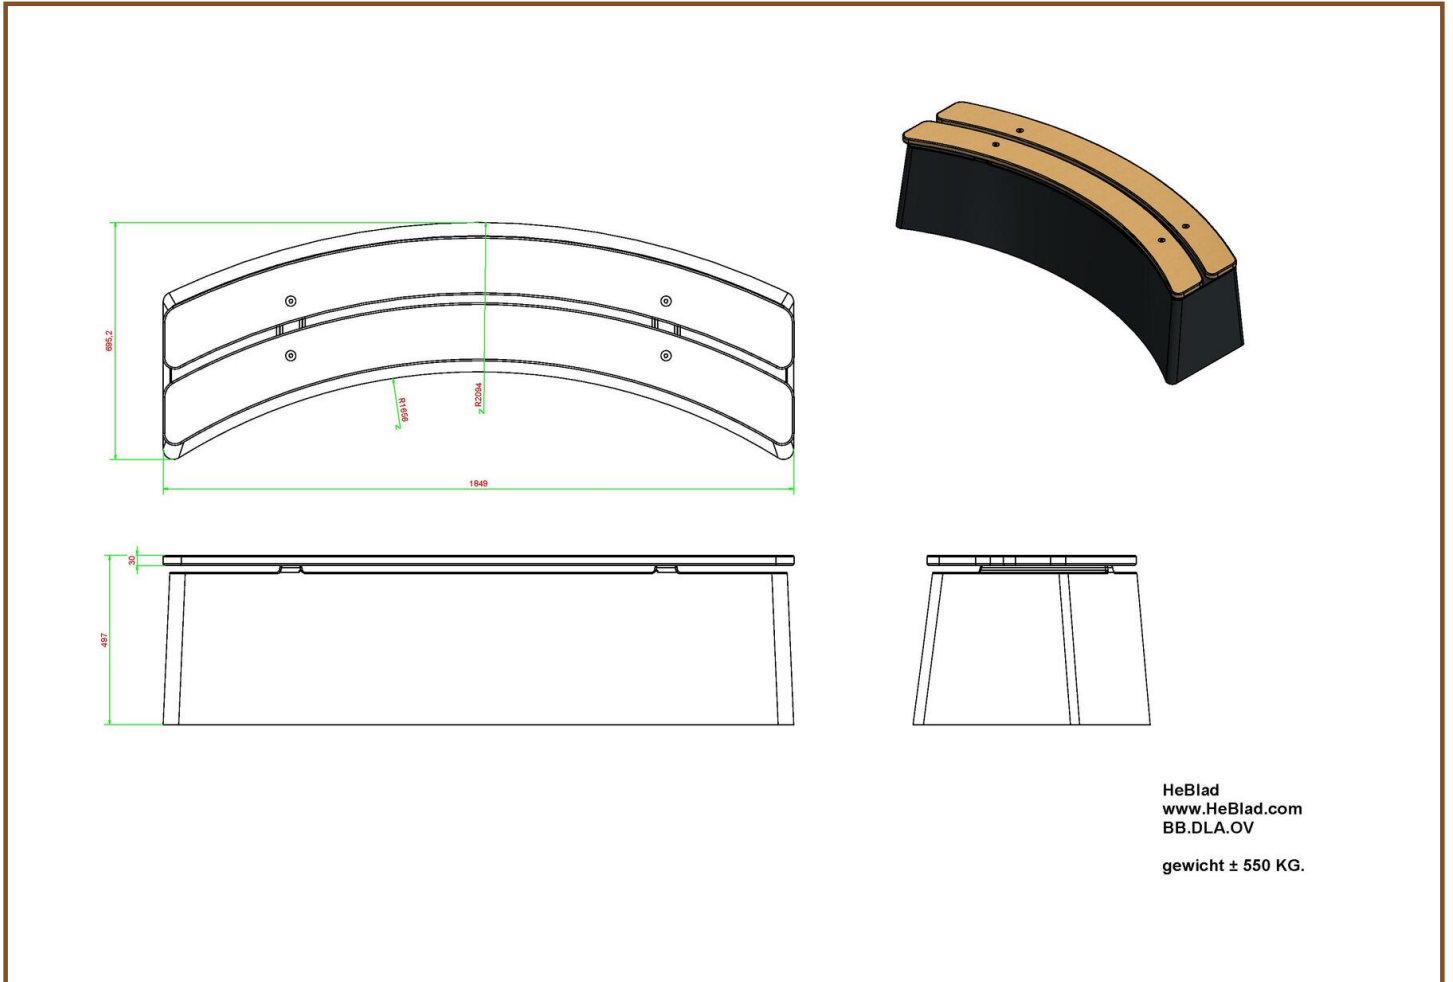

Concrete Bench DeLuxe Oval Anthracite

Product code: BB.DLA.OV

Our beautiful oval bench has a warm appearance through the anthracite finish. The bamboo planks are secured through "blind" mounting, thus they are not easy to take apart. Beautiful and practical at the same time! The shape invites you to create playful settings.

Specifications Concrete Bench DeLuxe Oval Anthracite

Product code	BB.DLA.OV	Weight	550 kg
Colour	Anthracite lacquered, RAL 7001	Material seat	Bamboo
Dimensions (L x W x H)	185 x 70 x 50 cm	Number of seats	4
Seat height	50 cm		