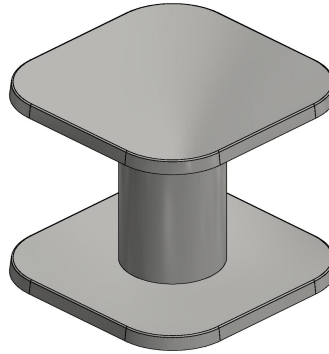

HeBlad
www.HeBlad.com
HB.ST
Gewicht ± 830 KG

Specifications High Table Natural Concrete

Product code	HB.ST	Height tabletop	113 cm
Colour	Natural concrete	Tabletop thickness	8,5 cm
Dimensions (L x W x H)	120 x 120 x 113 cm	Weight	985 kg
Dimensions tabletop (L x W)	120 x 120 cm		

Related products