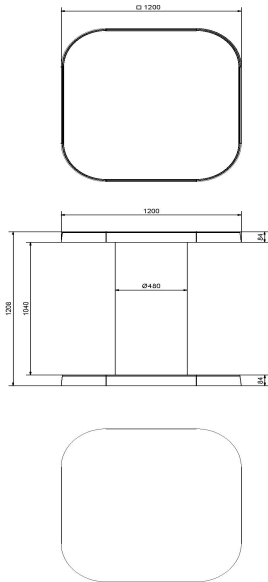

HeBlad
www.HeBlad.com
HB.ST
Gewicht ± 830 KG

Specifications High Table Natural Concrete

Product code	HB.ST	Height tabletop	113 cm
Colour	Natural concrete	Tabletop thickness	8,5 cm
Dimensions (L x W x H)	120 x 120 x 113 cm	Weight	985 kg
Dimensions tabletop (L x W)	120 x 120 cm		

Related products